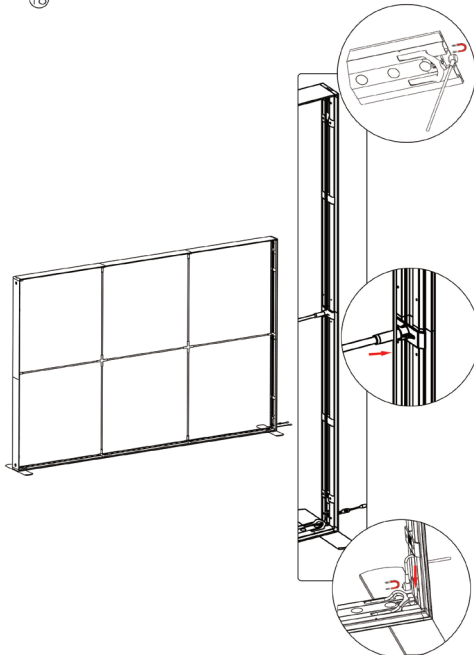

SEGO MODULAR LIGHTBOX DISPLAY
PRODUCT CODE: SEGO-300X225X12

16

17

18

19