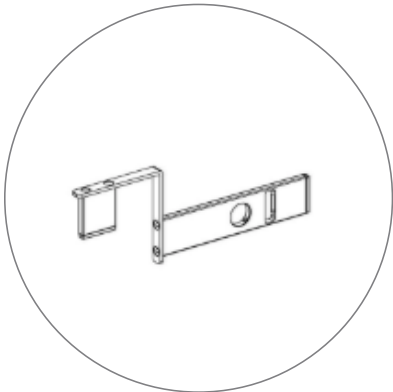

(qty 2)
Horizontal Profile L

(qty 2)
Vertical Profile Top

(qty 2)
Vertical Profile Bottom

(qty 2)
Horizontal Profile M

(qty 2)
Horizontal Profile R

(qty 6)
Mid Pole

(qty 1)
S Cable

(qty 1)
Cross Mid Pole

(qty 2)
Feet

(qty 3)
LED Connector

(qty 1)
Y Cable

(qty 2)
Transformer

(qty 2)
Travel Bag

AVAILABLE ACCESSORIES

SEGO-BC
SEGO Bridge Connector

SEGO-ILCON
SEGO L Connector Inside

SEGO-SCON
SEGO Straight Connector

SEGO-OLCON
SEGO L Connector Outside

SEGO-HLCON
SEGO High-low Connector

SET UP INSTRUCTIONS

①

②

③

⑤