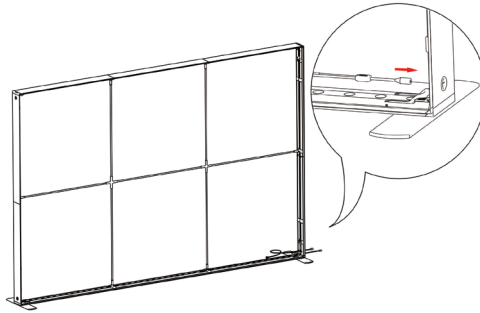

SEGO 3X2.25

SEGO MODULAR LIGHTBOX DISPLAY
PRODUCT CODE: SEGO-300X225X12

16

17

18

19