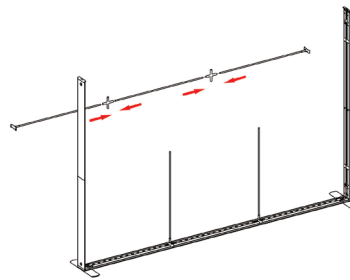

⑥

SEGO CONFIGURATION A

SEGO MODULAR LIGHTBOX DISPLAY

PRODUCT CODE: SEGO-A-20x10G

⑦

⑨

⑧

⑩