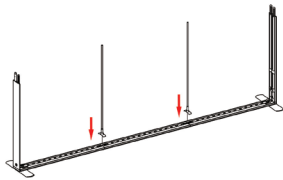

⑥

SEGO CONFIGURATION A

SEGO MODULAR LIGHTBOX DISPLAY

PRODUCT CODE: SEGO-A-20x10G

⑦

⑨

⑧

⑩