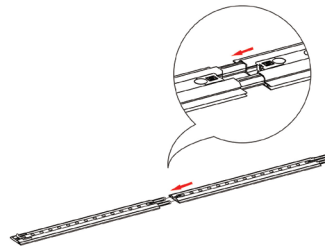

SEGO CONFIGURATION A

SEGO MODULAR LIGHTBOX DISPLAY
PRODUCT CODE: SEGO-A-20x10G

SET UP INSTRUCTIONS SEGO 300X225 FRAME ASSEMBLY

①

②