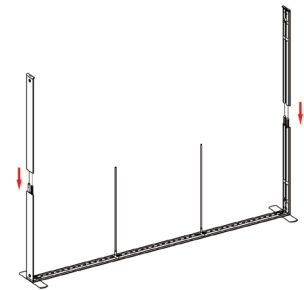

⑥

SEGO CONFIGURATION A

SEGO MODULAR LIGHTBOX DISPLAY

PRODUCT CODE: SEGO-A-20x10G

⑦

⑨

⑧

⑩