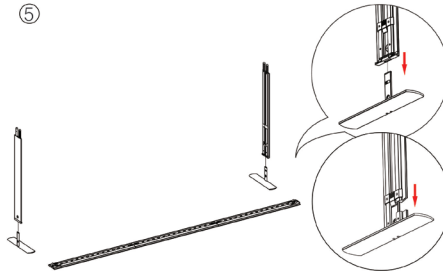

SEGO CONFIGURATION A

SEGO MODULAR LIGHTBOX DISPLAY
PRODUCT CODE: SEGO-A-20x10G

SET UP INSTRUCTIONS SEGO 300X225 FRAME ASSEMBLY

①

②

③

⑤

④