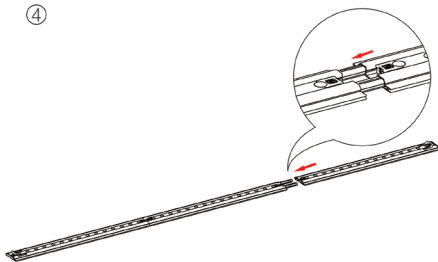

SEGO CONFIGURATION A

SEGO MODULAR LIGHTBOX DISPLAY
PRODUCT CODE: SEGO-A-20x10G

SET UP INSTRUCTIONS SEGO 300X225 FRAME ASSEMBLY

①

②

③

⑤

④

⑥