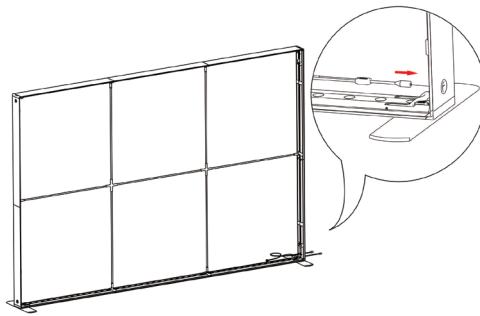

SEGO CONFIGURATION A

SEGO MODULAR LIGHTBOX DISPLAY

PRODUCT CODE: SEGO-A-20x10G

On frame On graphic

PRODUCT DESCRIPTION

The advanced technology of the new SEGO modular lightbox system combines innovation with intuition. Toolless down to its feet, SEGO is designed to help heighten your display experience. Magnetic electrical connectors light up the UL certified LED lights that come pre-installed in the profiles. Electrical wires stay hidden from view. Edge-to-edge customizable SEG backlit fabric graphics cover the front and back of the aluminum frame. Portable, configurable, desirable, SEGO is a lightbox unlike the others. SEGO is so well thought out, even its durable foam cut carry bag is made distinctly to keep all parts and pieces protected and organized.

SEGO CONFIGURATION A

SEGO MODULAR LIGHTBOX DISPLAY

PRODUCT CODE: SEGO-A-20x10G

16

17

18

19

SEGO CONFIGURATION A