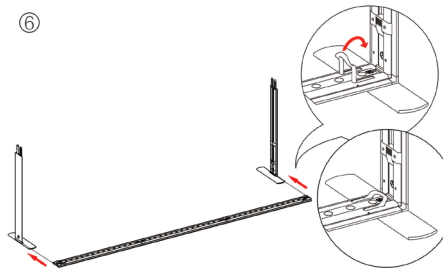

SEGO CONFIGURATION A

SEGO MODULAR LIGHTBOX DISPLAY
PRODUCT CODE: SEGO-A-20x10G

SET UP INSTRUCTIONS SEGO 300X225 FRAME ASSEMBLY

①

②

③

⑤

④

⑥