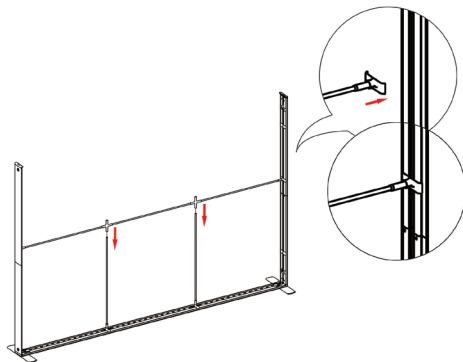

⑥

SEGO CONFIGURATION A

SEGO MODULAR LIGHTBOX DISPLAY

PRODUCT CODE: SEGO-A-20x10G

⑦

⑨

⑧

⑩