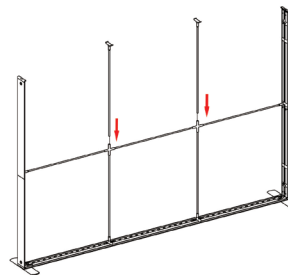

SEGO CONFIGURATION A

SEGO MODULAR LIGHTBOX DISPLAY

PRODUCT CODE: SEGO-A-20x10G

⑦

⑨

⑧

⑩

⑪