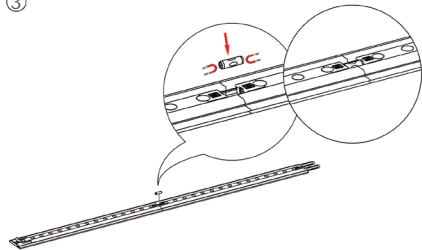

SEGO CONFIGURATION A

SEGO MODULAR LIGHTBOX DISPLAY
PRODUCT CODE: SEGO-A-20x10G

SET UP INSTRUCTIONS SEGO 300X225 FRAME ASSEMBLY

①

②

③

⑤

④

⑥