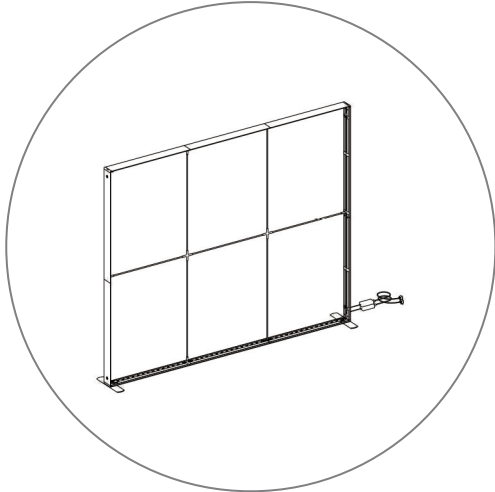

SEGO CONFIGURATION A

SEGO MODULAR LIGHTBOX DISPLAY

PRODUCT CODE: SEGO-A-20x10G

PARTS LIST

(qty 2)

SEGO-300X225X12