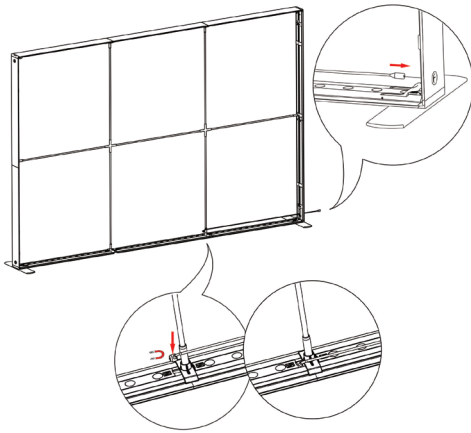

SEGO CONFIGURATION A

SEGO MODULAR LIGHTBOX DISPLAY

PRODUCT CODE: SEGO-A-20x10G

16