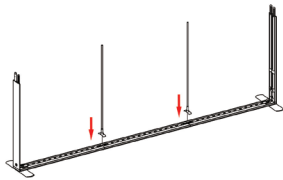

⑥

SEGO CONFIGURATION E

SEGO MODULAR LIGHTBOX DISPLAY

PRODUCT CODE:SEGO-E-10x10G

⑦

⑨

⑧

⑩