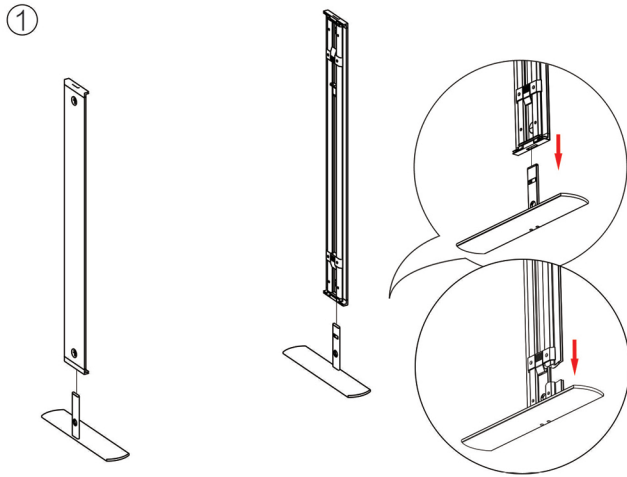

SEGO CONFIGURATION E

SEGO MODULAR LIGHTBOX DISPLAY
PRODUCT CODE:SEGO-E-10x10G

SEGO 100X225 FRAME ASSEMBLY