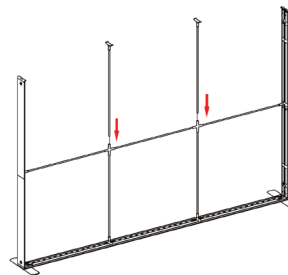

SEGO CONFIGURATION E

SEGO MODULAR LIGHTBOX DISPLAY

PRODUCT CODE:SEGO-E-10x10G

⑦

⑨

⑧

⑩

⑪