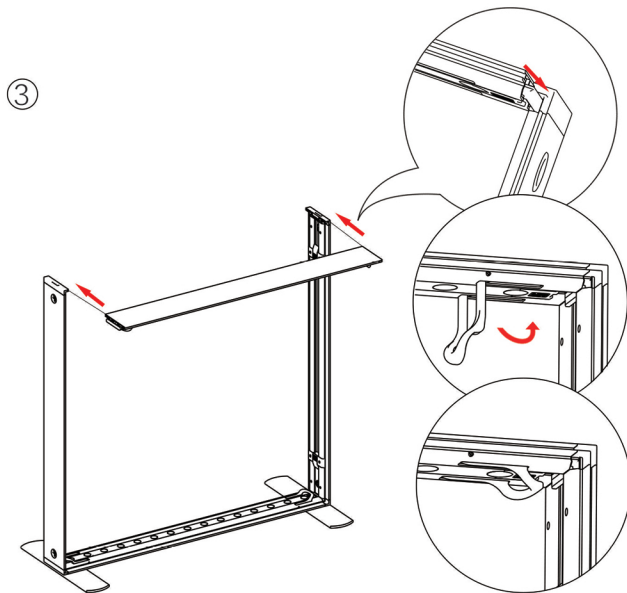

SEGO CONFIGURATION E

SEGO MODULAR LIGHTBOX DISPLAY
PRODUCT CODE:SEGO-E-10x10G

SEGO 100X225 FRAME ASSEMBLY