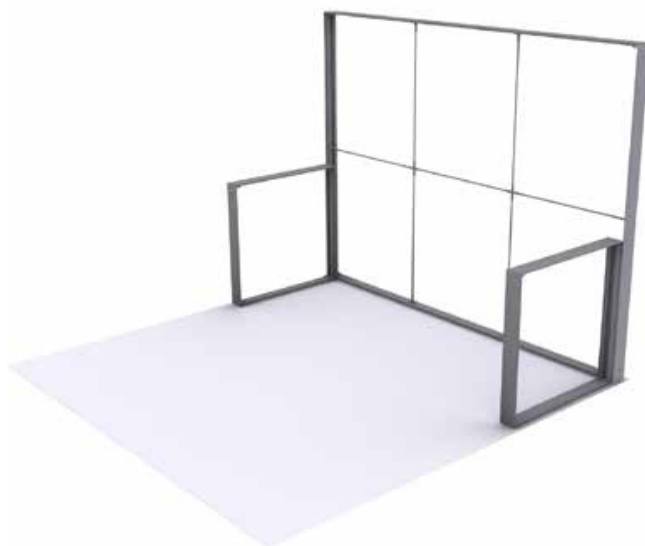

SEGO CONFIGURATION E

SEGO MODULAR LIGHTBOX DISPLAY

PRODUCT CODE:SEGO-E-10x10G

On frame On graphic

PRODUCT DESCRIPTION

The advanced technology of the new SEGO modular lightbox system combines innovation with intuition. Toolless down to its feet, SEGO is designed to help heighten your display experience. Magnetic electrical connectors light up the UL certified LED lights that come pre-installed in the profiles. Electrical wires stay hidden from view. Edge-to-edge customizable SEG backlit fabric graphics cover the front and back of the aluminum frame. Portable, configurable, desirable, SEGO is a lightbox unlike the others. SEGO is so well thought out, even its durable foam cut carry bag is made distinctly to keep all parts and pieces protected and organized.

DISPLAY DIMENSIONS	118"W x 88.25"H x 43.75"D
GRAPHIC SIZES	118.625"W x 88.625"H (backwall)
	39.625"W x 39.75"H (returns)

GRAPHIC MATERIAL

Dye Sub Backlit Fabric

GRAPHIC FINISHING

Silicone beading sewn onto edge of graphic

DISPLAY CONSTRUCTION

Aluminum extrusion frame with plastic components

SHIPPING WEIGHTS & DIMENSIONS

Shipping Weight	55 lbs (frame only) (backwall)
	60 lbs (frame & graphic) (backwall)
Shipping Dimensions	21.5 lbs (frame only) (returns)
	23 lbs (frame & graphic) (returns)
Shipping Dimensions	54.5"W x 15.5"H x 6.75"D (backwall x 4)
	45.5"W x 15.5"H x 6.75"D (return x 2)