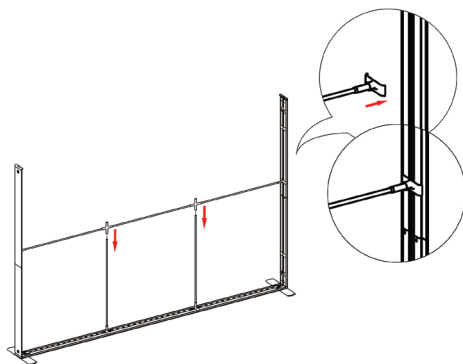

⑥

SEGO CONFIGURATION E

SEGO MODULAR LIGHTBOX DISPLAY

PRODUCT CODE:SEGO-E-10x10G

⑦

⑨

⑧

⑩