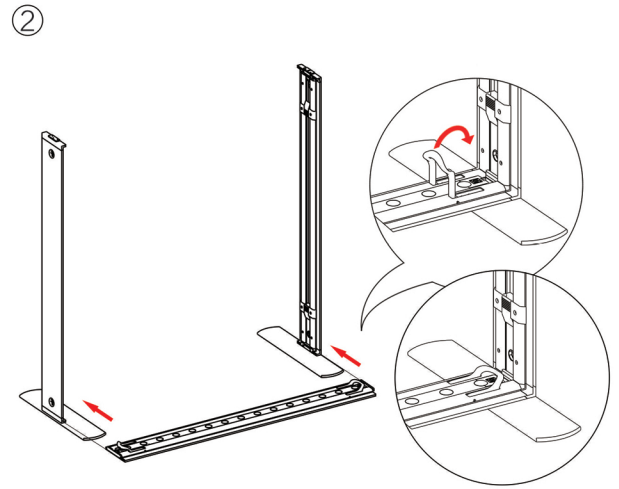

SEGO CONFIGURATION E

SEGO MODULAR LIGHTBOX DISPLAY
PRODUCT CODE:SEGO-E-10x10G

SEGO 100X225 FRAME ASSEMBLY