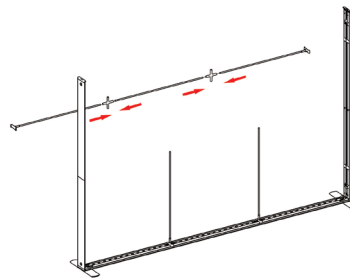

SEGO CONFIGURATION E

SEGO MODULAR LIGHTBOX DISPLAY

PRODUCT CODE:SEGO-E-10x10G

⑦

⑨

⑧

⑩

⑪