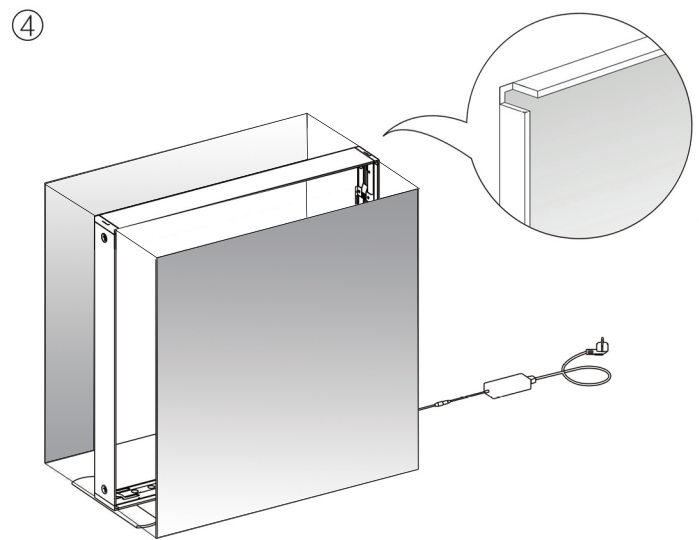

SEGO CONFIGURATION E

SEGO MODULAR LIGHTBOX DISPLAY
PRODUCT CODE:SEGO-E-10x10G

SEGO 100X225 FRAME ASSEMBLY