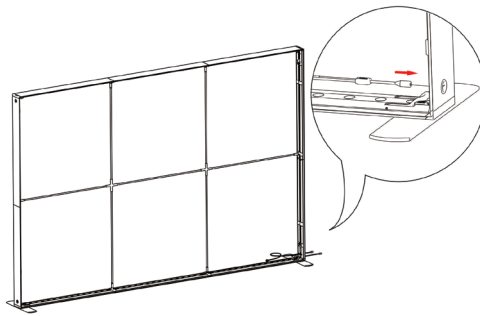

SEGO CONFIGURATION E

SEGO MODULAR LIGHTBOX DISPLAY

PRODUCT CODE:SEGO-E-10x10G

On frame On graphic

PRODUCT DESCRIPTION

The advanced technology of the new SEGO modular lightbox system combines innovation with intuition. Toolless down to its feet, SEGO is designed to help heighten your display experience. Magnetic electrical connectors light up the UL certified LED lights that come pre-installed in the profiles. Electrical wires stay hidden from view. Edge-to-edge customizable SEG backlit fabric graphics cover the front and back of the aluminum frame. Portable, configurable, desirable, SEGO is a lightbox unlike the others. SEGO is so well thought out, even its durable foam cut carry bag is made distinctly to keep all parts and pieces protected and organized.

SEGO CONFIGURATION E

SEGO MODULAR LIGHTBOX DISPLAY

PRODUCT CODE:SEGO-E-10x10G

16

17

18

19

SEGO CONFIGURATION E