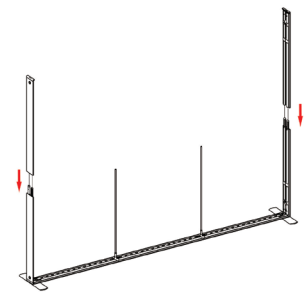

SEGO CONFIGURATION E

SEGO MODULAR LIGHTBOX DISPLAY

PRODUCT CODE:SEGO-E-10x10G

⑦

⑨

⑧

⑩

⑪