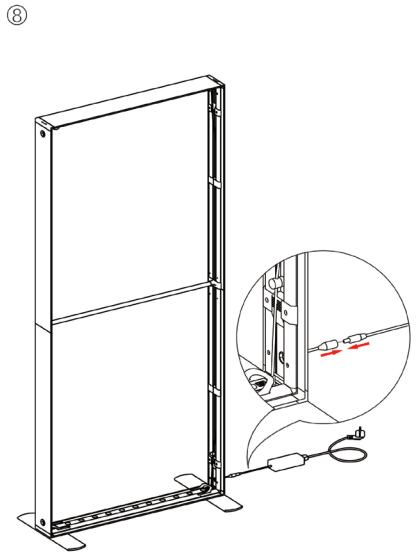

SEGO CONFIGURATION K

SEGO MODULAR LIGHTBOX DISPLAY

PRODUCT CODE:SEGO-K-10x10G

SET UP INSTRUCTIONS SEGO 100X225 FRAME ASSEMBLY

SEGO CONFIGURATION K

SEGO MODULAR LIGHTBOX DISPLAY
PRODUCT CODE:SEGO-K-10x10G

SEGO CONFIGURATION K

SEGO MODULAR LIGHTBOX DISPLAY

PRODUCT CODE:SEGO-K-10x10G

SET UP INSTRUCTIONS

COUNTER ASSEMBLY

①

②

③

④