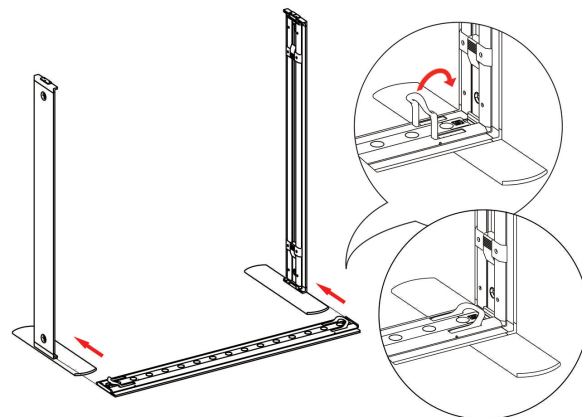

SEGO MODULAR LIGHTBOX DISPLAY

PRODUCT CODE:SEGO-K-10x10G

SET UP INSTRUCTIONS

COUNTER ASSEMBLY

①

②

③

④