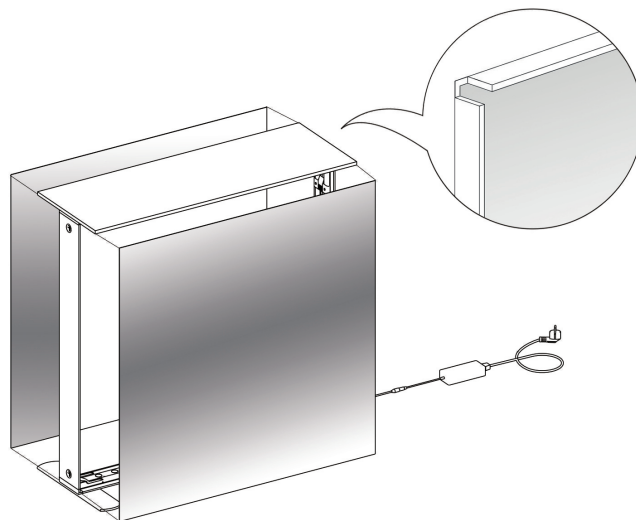

SEGO CONFIGURATION K

SEGO MODULAR LIGHTBOX DISPLAY

PRODUCT CODE:SEGO-K-10x10G

SET UP INSTRUCTIONS SEGO 100X225 FRAME ASSEMBLY

SEGO CONFIGURATION K

SEGO MODULAR LIGHTBOX DISPLAY
PRODUCT CODE:SEGO-K-10x10G

SEGO CONFIGURATION K

SEGO MODULAR LIGHTBOX DISPLAY

PRODUCT CODE:SEGO-K-10x10G

SET UP INSTRUCTIONS

COUNTER ASSEMBLY

①

②

③

④

⑤

SEGO CONFIGURATION K

SEGO MODULAR LIGHTBOX DISPLAY

PRODUCT CODE:SEGO-K-10x10G

FRAME CONNECTION

SEGO CONFIGURATION K

SEGO MODULAR LIGHTBOX DISPLAY

PRODUCT CODE:SEGO-K-10x10G