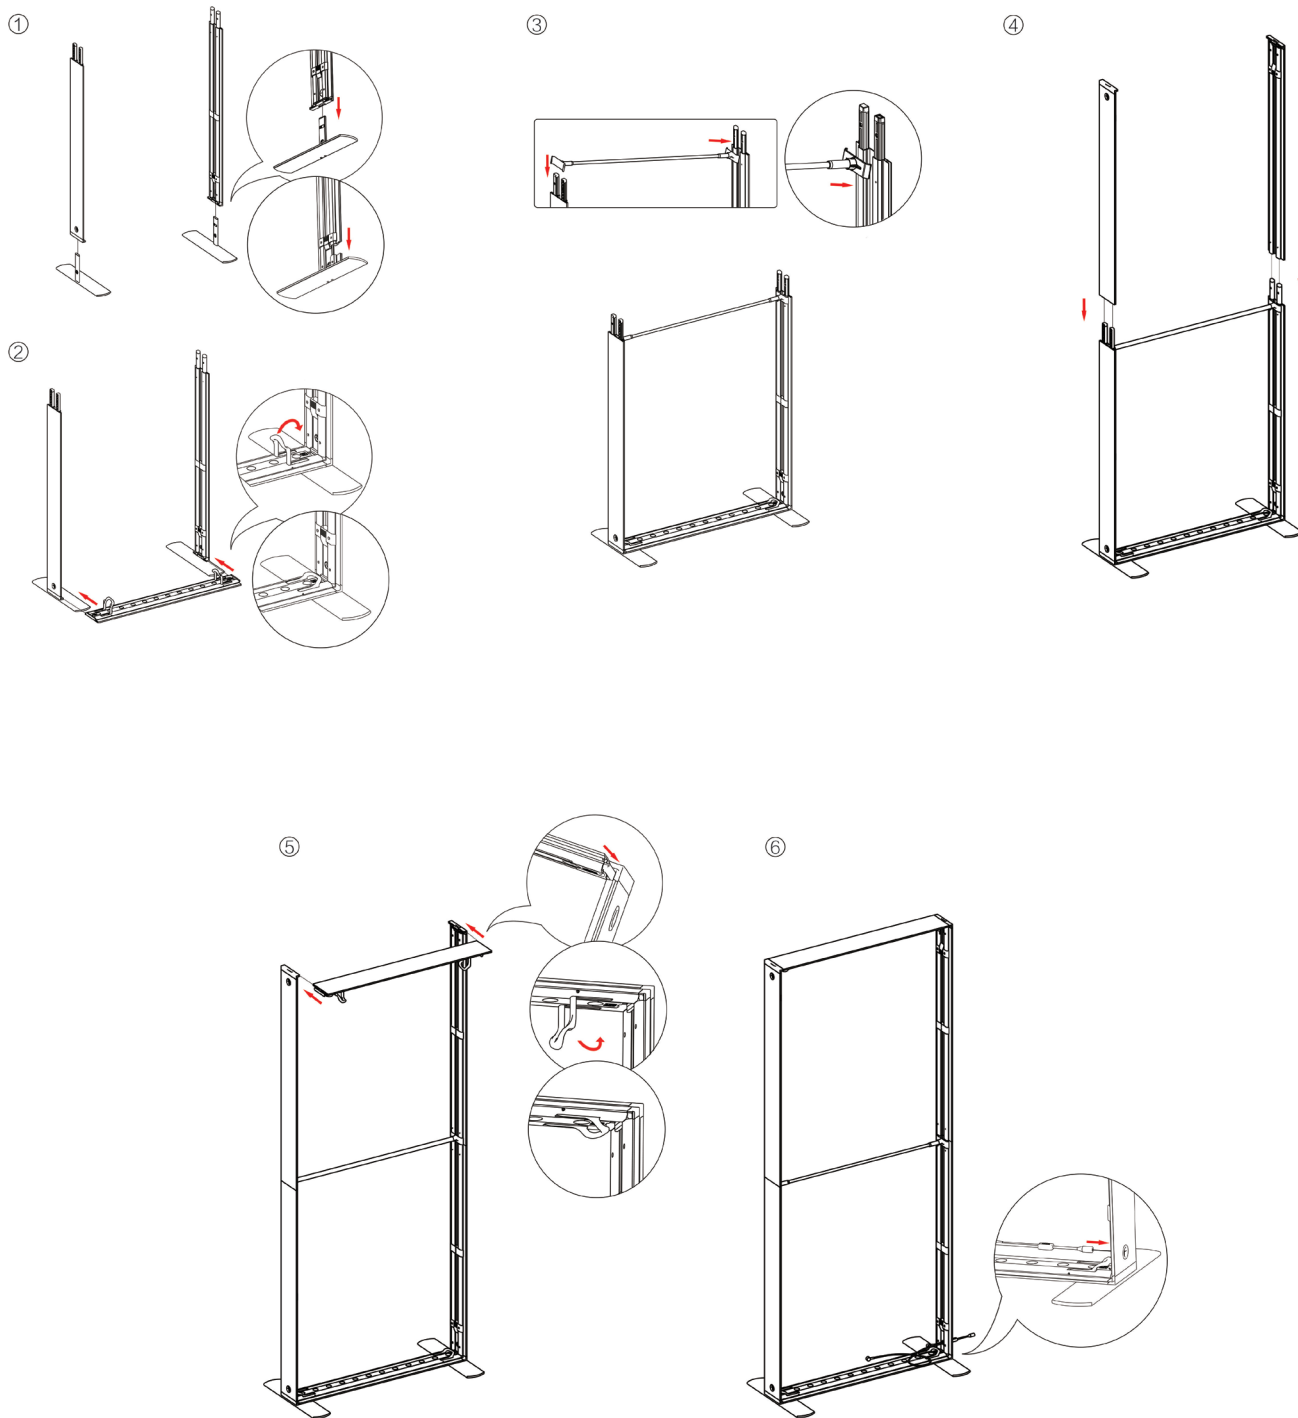

SEGO CONFIGURATION K

SEGO MODULAR LIGHTBOX DISPLAY

PRODUCT CODE:SEGO-K-10x10G

SET UP INSTRUCTIONS SEGO 100X225 FRAME ASSEMBLY

SEGO CONFIGURATION K

SEGO MODULAR LIGHTBOX DISPLAY
PRODUCT CODE:SEGO-K-10x10G

SEGO CONFIGURATION K

SEGO MODULAR LIGHTBOX DISPLAY

PRODUCT CODE:SEGO-K-10x10G

SET UP INSTRUCTIONS

COUNTER ASSEMBLY

①

②

③

④

⑤

SEGO CONFIGURATION K

SEGO MODULAR LIGHTBOX DISPLAY

PRODUCT CODE:SEGO-K-10x10G

FRAME CONNECTION

SEGO CONFIGURATION K

SEGO MODULAR LIGHTBOX DISPLAY

PRODUCT CODE:SEGO-K-10x10G