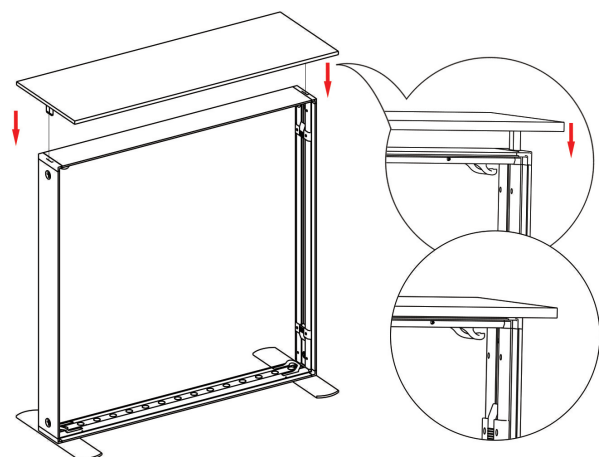

SEGO MODULAR LIGHTBOX DISPLAY

PRODUCT CODE:SEGO-K-10x10G

SET UP INSTRUCTIONS

COUNTER ASSEMBLY

①

②

③

④