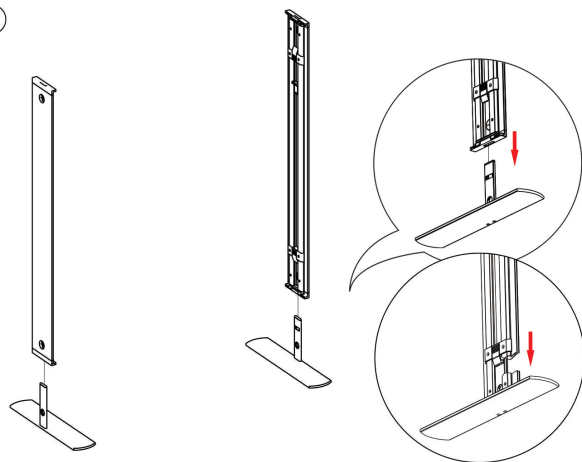

SEGO CONFIGURATION K

SEGO MODULAR LIGHTBOX DISPLAY

PRODUCT CODE:SEGO-K-10x10G

SET UP INSTRUCTIONS SEGO 100X225 FRAME ASSEMBLY

SEGO CONFIGURATION K

SEGO MODULAR LIGHTBOX DISPLAY
PRODUCT CODE:SEGO-K-10x10G

SEGO CONFIGURATION K

SEGO MODULAR LIGHTBOX DISPLAY

PRODUCT CODE:SEGO-K-10x10G

SET UP INSTRUCTIONS

COUNTER ASSEMBLY

①

②

③

④