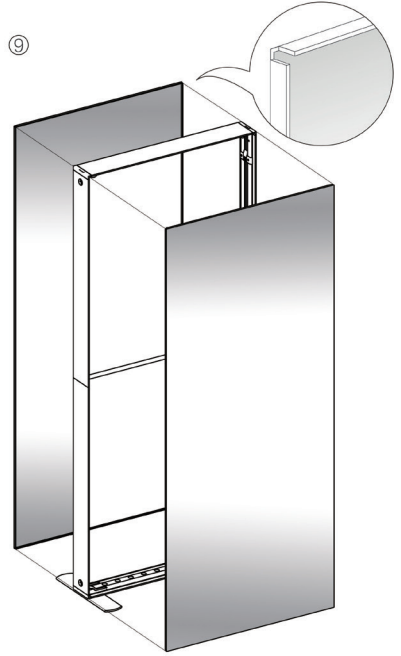

SEGO CONFIGURATION K

SEGO MODULAR LIGHTBOX DISPLAY

PRODUCT CODE:SEGO-K-10x10G

SET UP INSTRUCTIONS SEGO 100X225 FRAME ASSEMBLY

SEGO CONFIGURATION K

SEGO MODULAR LIGHTBOX DISPLAY
PRODUCT CODE:SEGO-K-10x10G

SEGO CONFIGURATION K

SEGO MODULAR LIGHTBOX DISPLAY

PRODUCT CODE:SEGO-K-10x10G

SET UP INSTRUCTIONS

COUNTER ASSEMBLY

①

②

③

④

⑤

SEGO CONFIGURATION K

SEGO MODULAR LIGHTBOX DISPLAY

PRODUCT CODE:SEGO-K-10x10G

FRAME CONNECTION

SEGO CONFIGURATION K

SEGO MODULAR LIGHTBOX DISPLAY

PRODUCT CODE:SEGO-K-10x10G