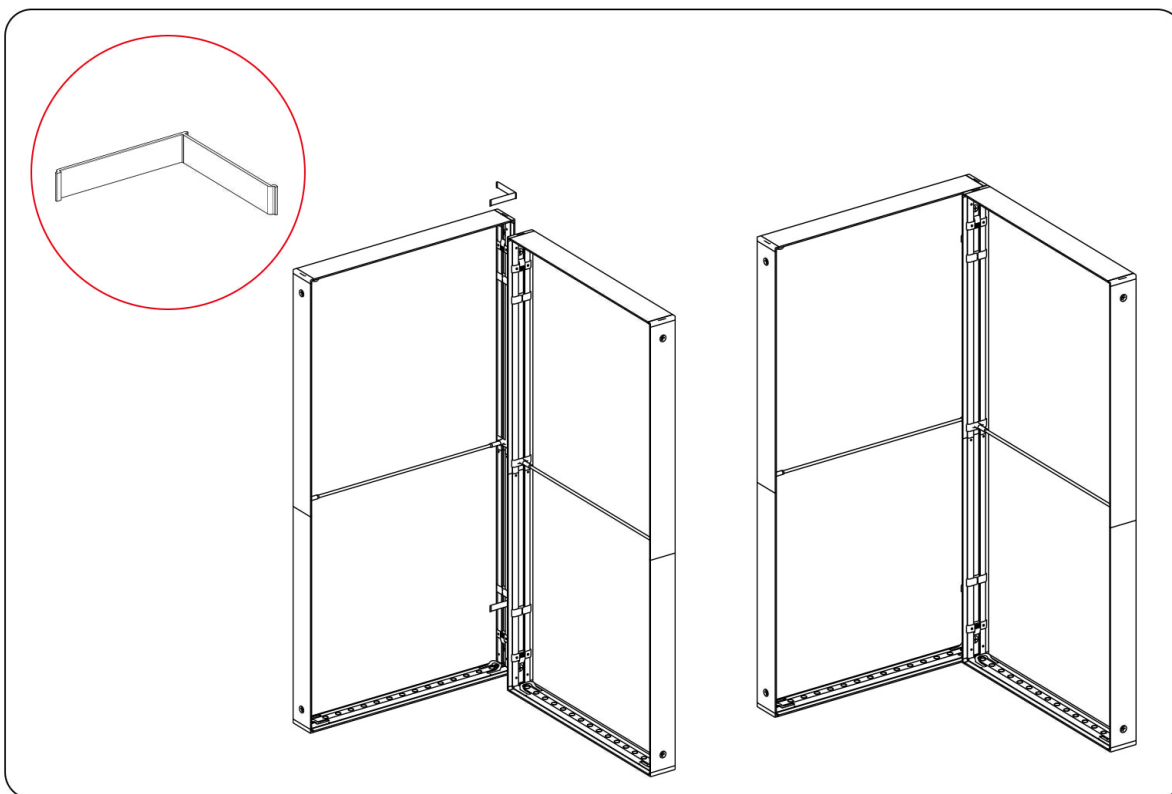

SEGO CONFIGURATION K

SEGO MODULAR LIGHTBOX DISPLAY

PRODUCT CODE:SEGO-K-10x10G

SET UP INSTRUCTIONS SEGO 100X225 FRAME ASSEMBLY

SEGO CONFIGURATION K

SEGO MODULAR LIGHTBOX DISPLAY
PRODUCT CODE:SEGO-K-10x10G

SEGO CONFIGURATION K

SEGO MODULAR LIGHTBOX DISPLAY

PRODUCT CODE:SEGO-K-10x10G

SET UP INSTRUCTIONS

COUNTER ASSEMBLY

①

②

③

④

⑤

SEGO CONFIGURATION K

SEGO MODULAR LIGHTBOX DISPLAY

PRODUCT CODE:SEGO-K-10x10G

FRAME CONNECTION

SEGO CONFIGURATION K

SEGO MODULAR LIGHTBOX DISPLAY

PRODUCT CODE:SEGO-K-10x10G