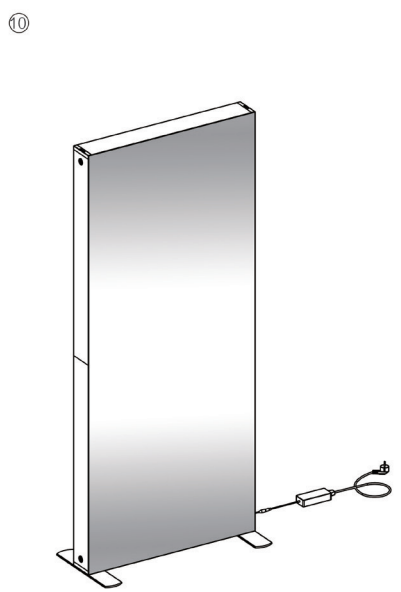

SEGO CONFIGURATION K

SEGO MODULAR LIGHTBOX DISPLAY

PRODUCT CODE:SEGO-K-10x10G

SET UP INSTRUCTIONS SEGO 100X225 FRAME ASSEMBLY

SEGO CONFIGURATION K

SEGO MODULAR LIGHTBOX DISPLAY
PRODUCT CODE:SEGO-K-10x10G

SEGO CONFIGURATION K

SEGO MODULAR LIGHTBOX DISPLAY

PRODUCT CODE:SEGO-K-10x10G

SET UP INSTRUCTIONS

COUNTER ASSEMBLY

①

②

③

④

⑤

SEGO CONFIGURATION K

SEGO MODULAR LIGHTBOX DISPLAY

PRODUCT CODE:SEGO-K-10x10G

FRAME CONNECTION

SEGO CONFIGURATION K

SEGO MODULAR LIGHTBOX DISPLAY

PRODUCT CODE:SEGO-K-10x10G