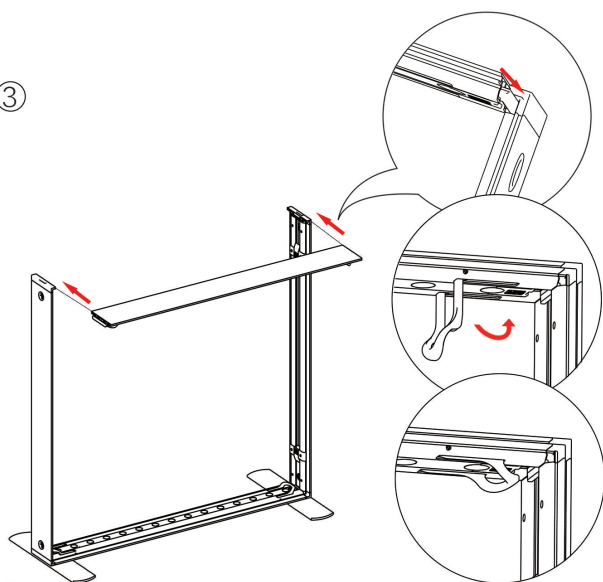

SEGO CONFIGURATION K

SEGO MODULAR LIGHTBOX DISPLAY

PRODUCT CODE:SEGO-K-10x10G

SET UP INSTRUCTIONS SEGO 100X225 FRAME ASSEMBLY

SEGO CONFIGURATION K

SEGO MODULAR LIGHTBOX DISPLAY
PRODUCT CODE:SEGO-K-10x10G

SEGO CONFIGURATION K

SEGO MODULAR LIGHTBOX DISPLAY

PRODUCT CODE:SEGO-K-10x10G

SET UP INSTRUCTIONS

COUNTER ASSEMBLY

①

②

③

④

⑤

SEGO CONFIGURATION K

SEGO MODULAR LIGHTBOX DISPLAY

PRODUCT CODE:SEGO-K-10x10G

FRAME CONNECTION

SEGO CONFIGURATION K

SEGO MODULAR LIGHTBOX DISPLAY

PRODUCT CODE:SEGO-K-10x10G