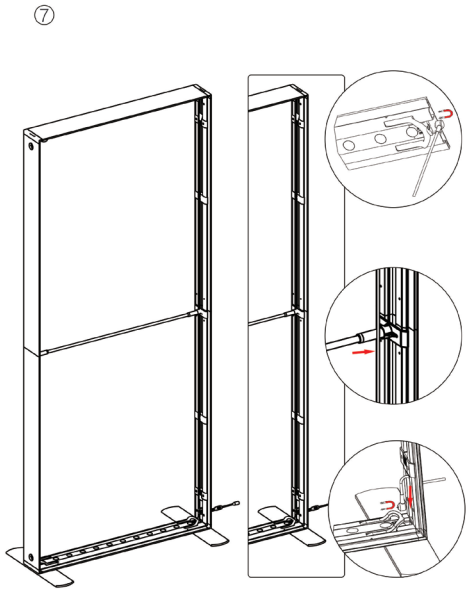

SEGO CONFIGURATION K

SEGO MODULAR LIGHTBOX DISPLAY

PRODUCT CODE:SEGO-K-10x10G

SET UP INSTRUCTIONS SEGO 100X225 FRAME ASSEMBLY

SEGO CONFIGURATION K

SEGO MODULAR LIGHTBOX DISPLAY
PRODUCT CODE:SEGO-K-10x10G

SEGO CONFIGURATION K

SEGO MODULAR LIGHTBOX DISPLAY

PRODUCT CODE:SEGO-K-10x10G

SET UP INSTRUCTIONS

COUNTER ASSEMBLY

①

②

③

④

⑤

SEGO CONFIGURATION K

SEGO MODULAR LIGHTBOX DISPLAY

PRODUCT CODE:SEGO-K-10x10G

FRAME CONNECTION

SEGO CONFIGURATION K

SEGO MODULAR LIGHTBOX DISPLAY

PRODUCT CODE:SEGO-K-10x10G