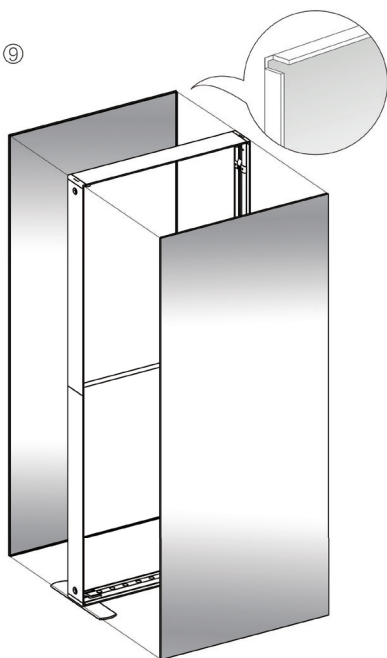

SEGO CONFIGURATION K

SEGO MODULAR LIGHTBOX DISPLAY

PRODUCT CODE:SEGO-K-10x10G

7

8

9

10