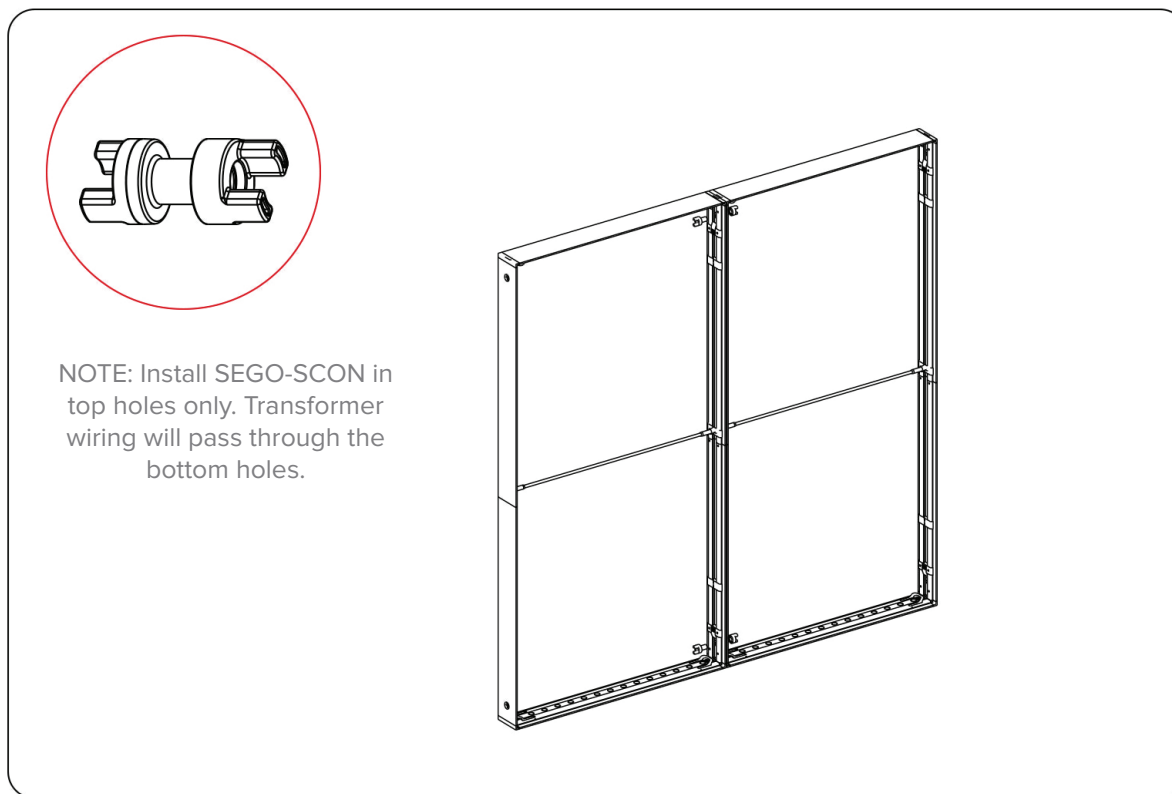

SEGO CONFIGURATION K

SEGO MODULAR LIGHTBOX DISPLAY

PRODUCT CODE:SEGO-K-10x10G

FRAME CONNECTION