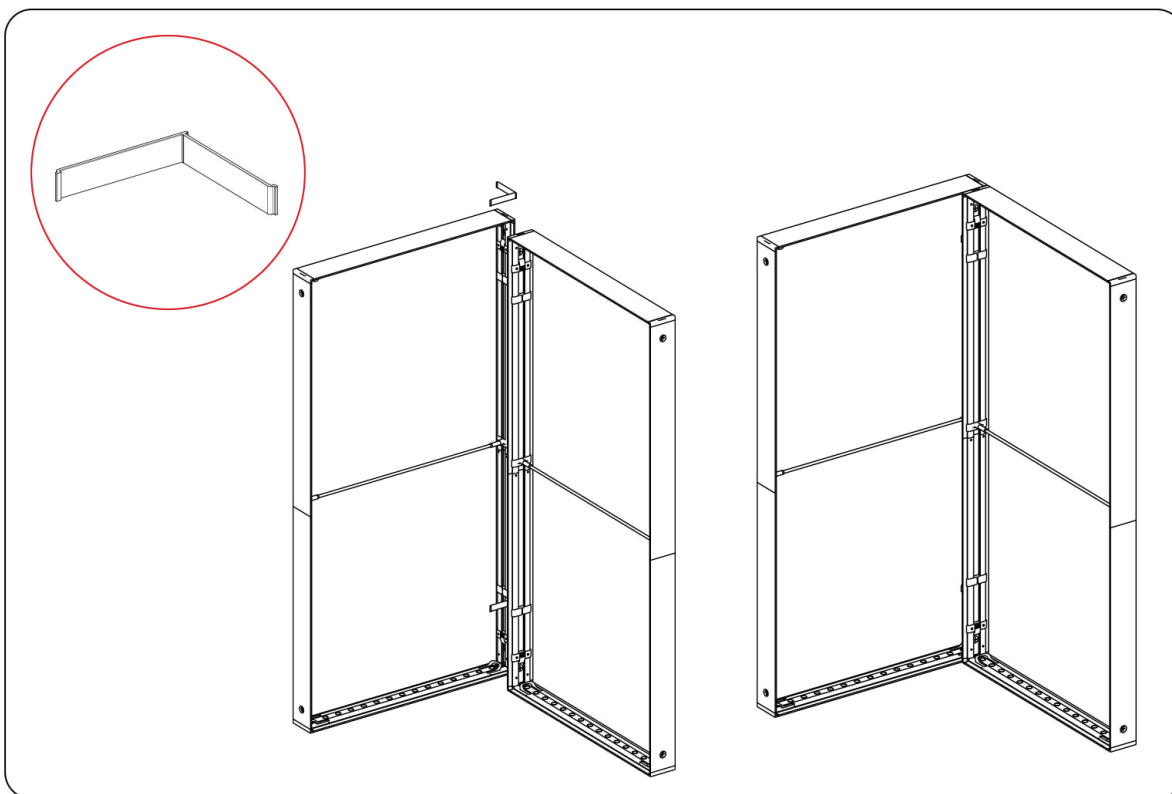

SEGO CONFIGURATION K

SEGO MODULAR LIGHTBOX DISPLAY

PRODUCT CODE:SEGO-K-10x10G

FRAME CONNECTION