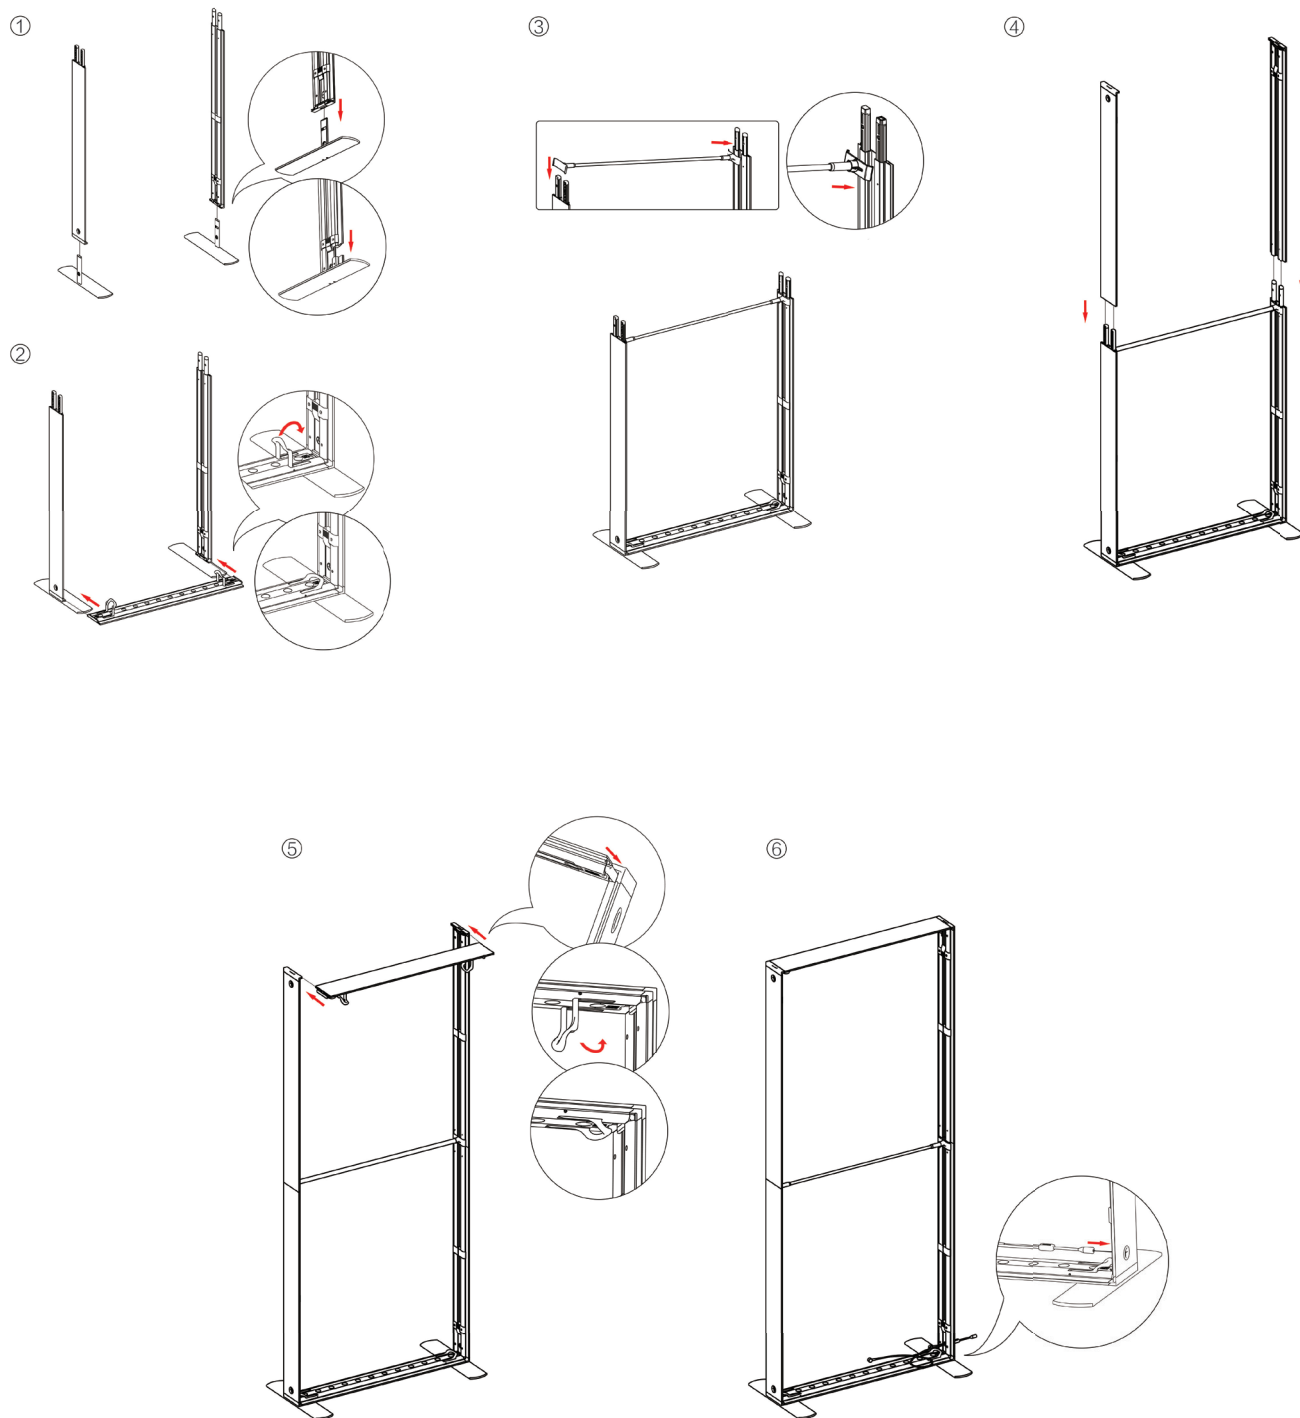

SEGO CONFIGURATION K

SEGO MODULAR LIGHTBOX DISPLAY

PRODUCT CODE:SEGO-K-10x10G

SET UP INSTRUCTIONS SEGO 100X225 FRAME ASSEMBLY