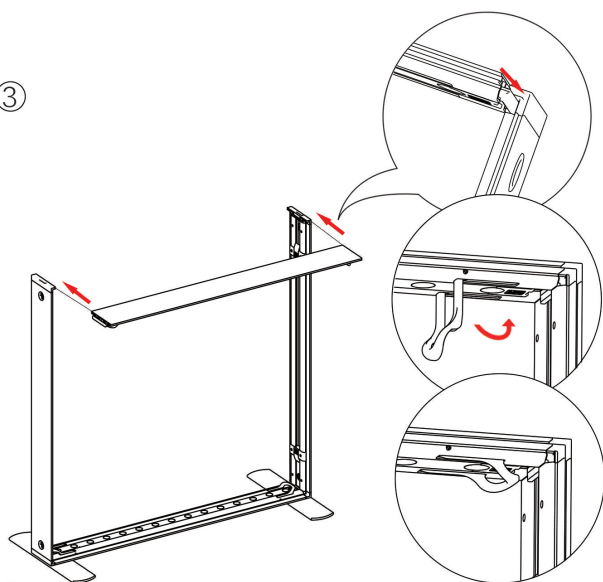

SEGO CONFIGURATION K

SEGO MODULAR LIGHTBOX DISPLAY

PRODUCT CODE:SEGO-K-10x10G

SET UP INSTRUCTIONS

COUNTER ASSEMBLY

①

②

③

⑤

④