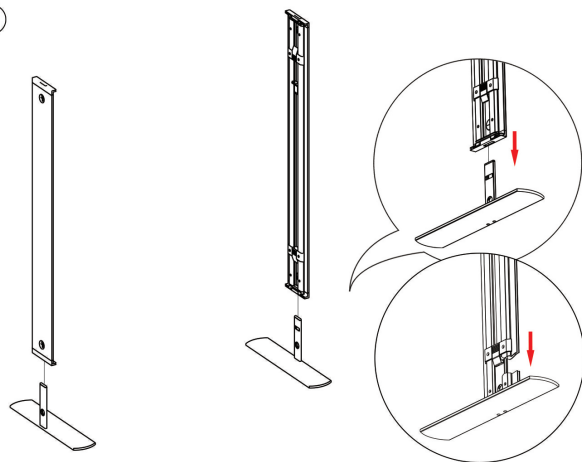

SEGO CONFIGURATION K

SEGO MODULAR LIGHTBOX DISPLAY

PRODUCT CODE:SEGO-K-10x10G

SET UP INSTRUCTIONS

COUNTER ASSEMBLY

①