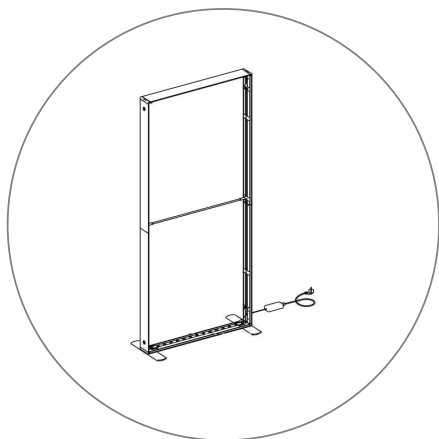

SEGO CONFIGURATION K

SEGO MODULAR LIGHTBOX DISPLAY

PRODUCT CODE:SEGO-K-10x10G

PARTS LIST

(qty 4)
SEGO-100X225X12