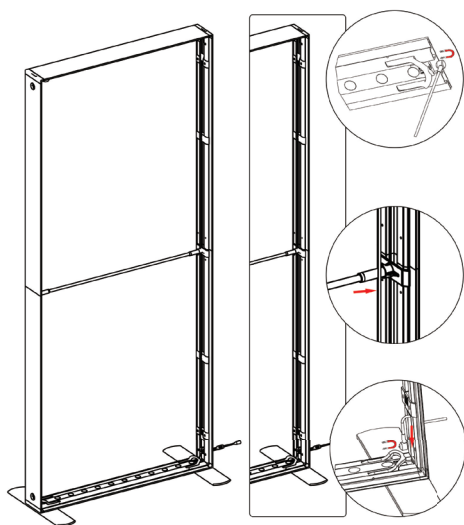

SEGO CONFIGURATION K

SEGO MODULAR LIGHTBOX DISPLAY

PRODUCT CODE:SEGO-K-10x10G

SEGO Configuration K Layout 3*

TEMPLATE GUIDE

*Please note which layout you'll be using during file upload

Frame	Template Dims	Notes
A	39.75" x 88.625"	Obstruction on front graphic
B	39.75" x 88.625"	-
C	39.75" x 88.625"	Bridge
D	39.75" x 88.625"	Obstruction on back graphic
E	39.62" x 39.75"	Counter

SEGO CONFIGURATION K

SEGO MODULAR LIGHTBOX DISPLAY

PRODUCT CODE:SEGO-K-10x10G

SET UP INSTRUCTIONS SEGO 100X225 FRAME ASSEMBLY

SEGO CONFIGURATION K

SEGO MODULAR LIGHTBOX DISPLAY

PRODUCT CODE:SEGO-K-10x10G

7