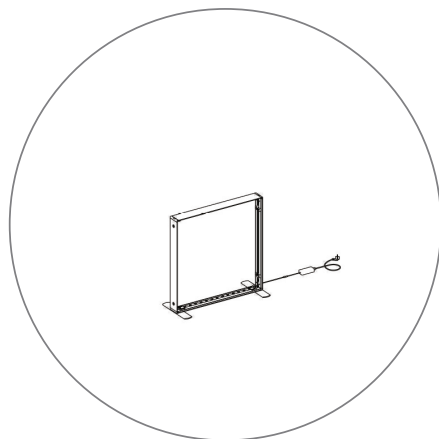

(qty 1)
SEGO-CNTR