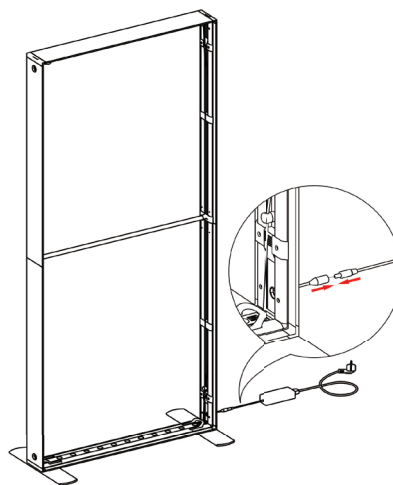

SEGO CONFIGURATION K

SEGO MODULAR LIGHTBOX DISPLAY

PRODUCT CODE:SEGO-K-10x10G

7

8

9

10