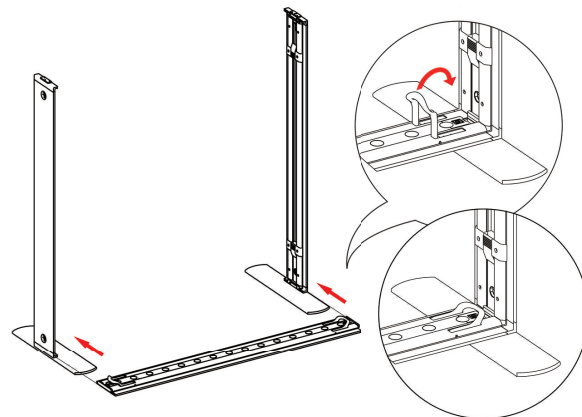

SEGO CONFIGURATION K

SEGO MODULAR LIGHTBOX DISPLAY

PRODUCT CODE:SEGO-K-10x10G

SET UP INSTRUCTIONS

COUNTER ASSEMBLY

①

②

③

⑤

④