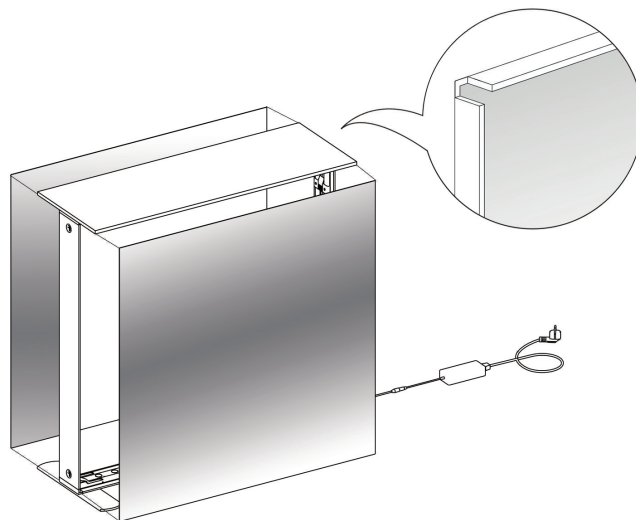

The advanced technology of the new SEGO modular lightbox system combines innovation with intuition. Toolless down to its feet, SEGO is designed to help heighten your display experience. Magnetic electrical connectors light up the UL certified LED lights that come pre-installed in the profiles. Electrical wires stay hidden from view. Edge-to-edge customizable SEG backlit fabric graphics cover the front and back of the aluminum frame. Portable, configurable, desirable, SEGO is a lightbox unlike the others. SEGO is so well thought out, even its durable foam cut carry bag is made distinctly to keep all parts and pieces protected and organized. SEGO Configuration K is a set of 4 frames, counter, and 3 styles of SEGO connectors allowing for different configurations utilizing the same frames.

①

②

③

⑤

④

SEGO CONFIGURATION K

SEGO MODULAR LIGHTBOX DISPLAY

PRODUCT CODE:SEGO-K-10x10G