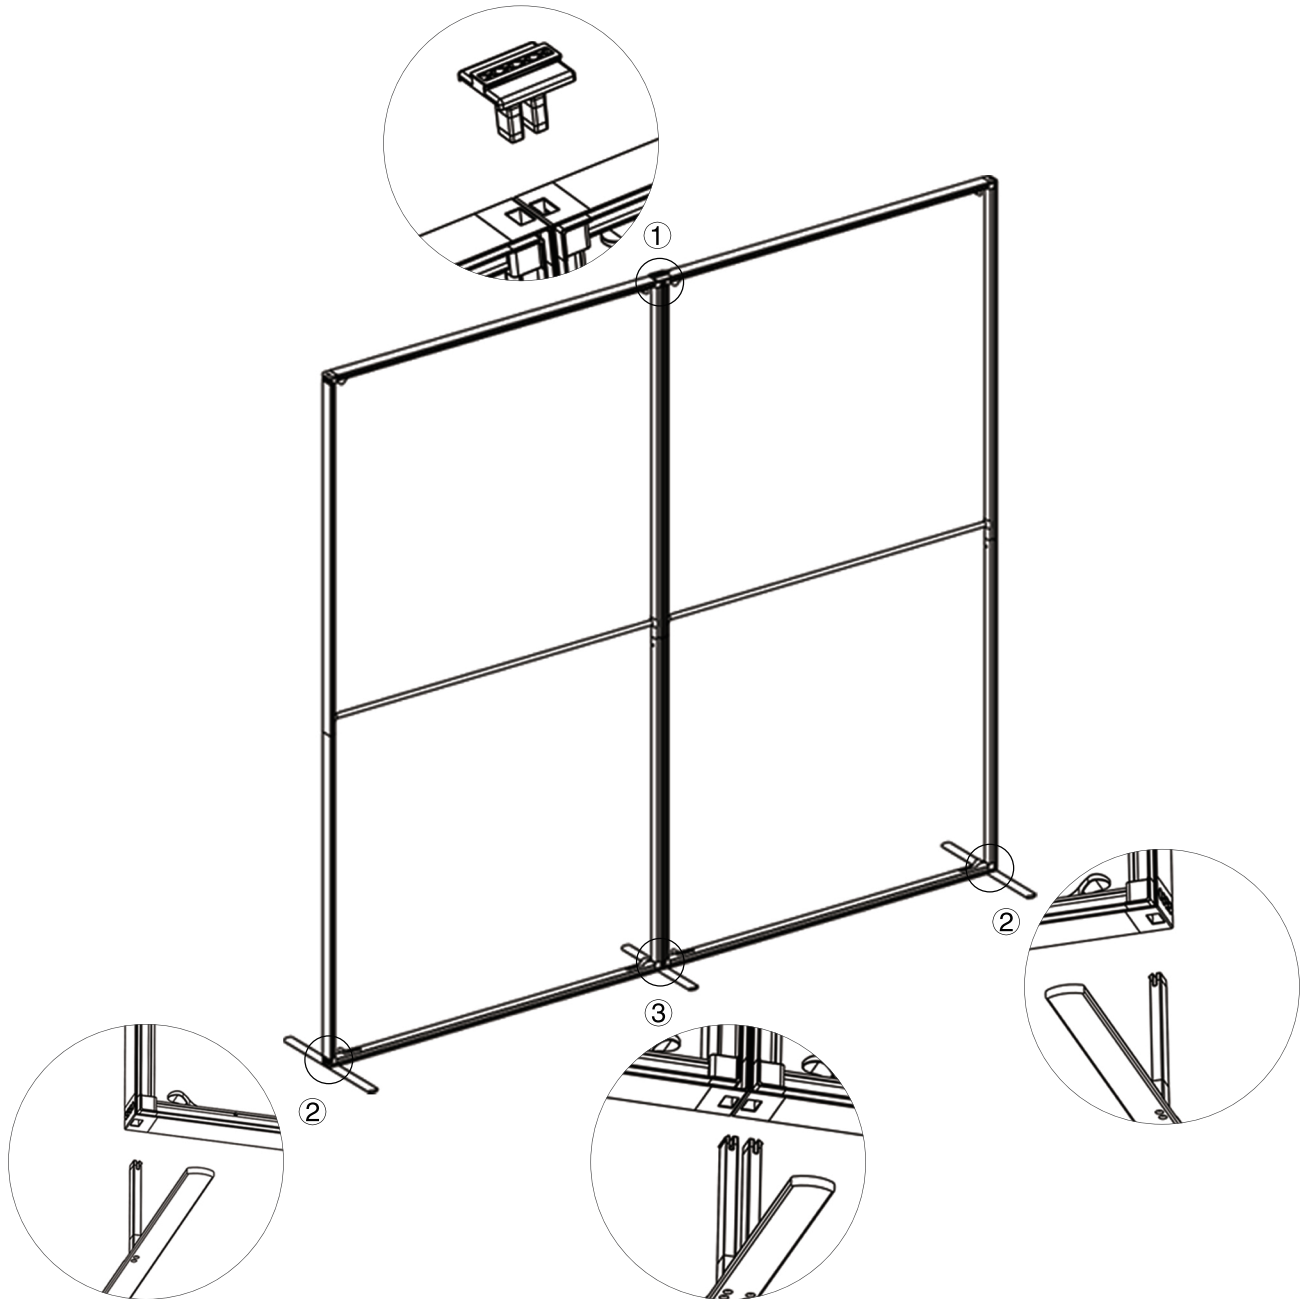

# QSEG CUBICLE DOUBLE

QSEG MODULAR SEG DISPLAY  
PRODUCT CODE: QSEGCubicle-DCGP

## SET UP INSTRUCTIONS SINGLE FRAME ASSEMBLY