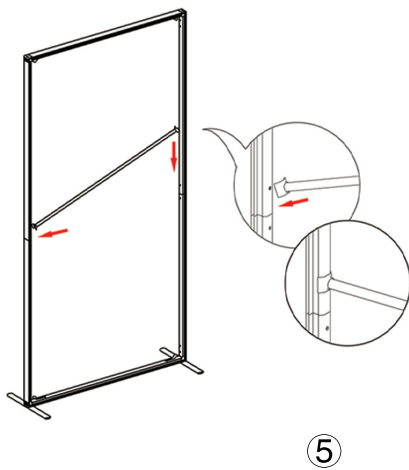

# QSEG CUBICLE DOUBLE

QSEG MODULAR SEG DISPLAY  
PRODUCT CODE: QSEGCubicle-DCGP

## SET UP INSTRUCTIONS SINGLE FRAME ASSEMBLY