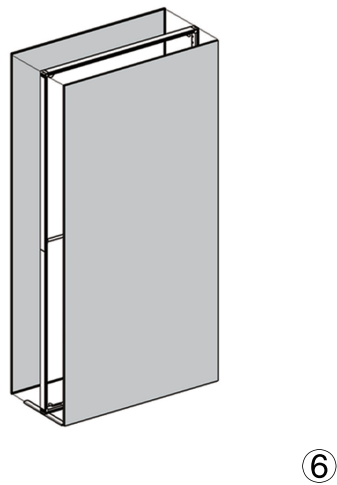

QSEG CUBICLE DOUBLE

QSEG MODULAR SEG DISPLAY
PRODUCT CODE: QSEGCubicle-DCGP

SET UP INSTRUCTIONS SINGLE FRAME ASSEMBLY