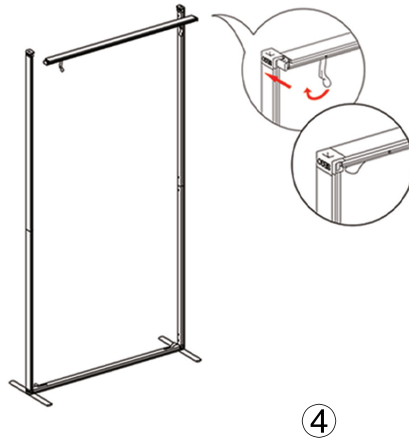

QSEG CUBICLE DOUBLE

QSEG MODULAR SEG DISPLAY
PRODUCT CODE: QSEGCubicle-DCGP

SET UP INSTRUCTIONS SINGLE FRAME ASSEMBLY