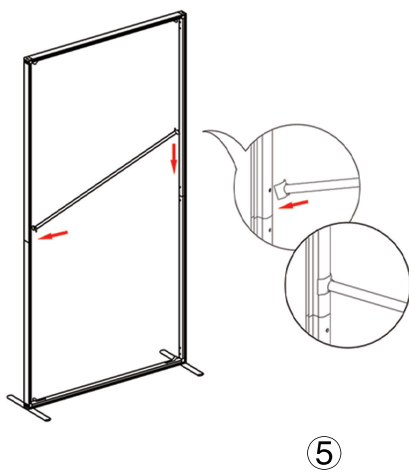

QSEG CUBICLE QUAD

QSEG MODULAR SEG DISPLAY
PRODUCT CODE: QSEGCubicle-QCGP

SET UP INSTRUCTIONS

QSEG CUBICLE DOUBLE

QSEG MODULAR SEG DISPLAY
PRODUCT CODE: QSEGCubicle-DCGP

SET UP INSTRUCTIONS TWO FRAME CONNECTION

QSEG CUBICLE QUAD

QSEG MODULAR SEG DISPLAY
PRODUCT CODE: QSEGCubicle-QCGP

SET UP INSTRUCTIONS CUBICLE ASSEMBLY