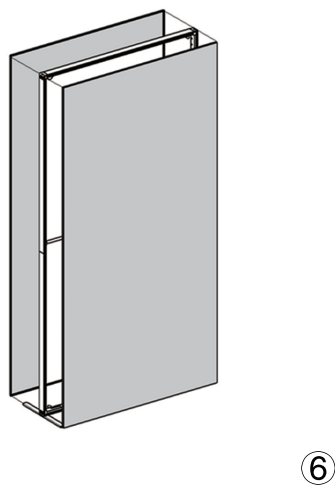

QSEG CUBICLE QUAD

QSEG MODULAR SEG DISPLAY
PRODUCT CODE: QSEGCubicle-QCGP

SET UP INSTRUCTIONS

QSEG CUBICLE DOUBLE

QSEG MODULAR SEG DISPLAY
PRODUCT CODE: QSEGCubicle-DCGP

SET UP INSTRUCTIONS TWO FRAME CONNECTION

QSEG CUBICLE QUAD

QSEG MODULAR SEG DISPLAY
PRODUCT CODE: QSEGCubicle-QCGP

SET UP INSTRUCTIONS CUBICLE ASSEMBLY