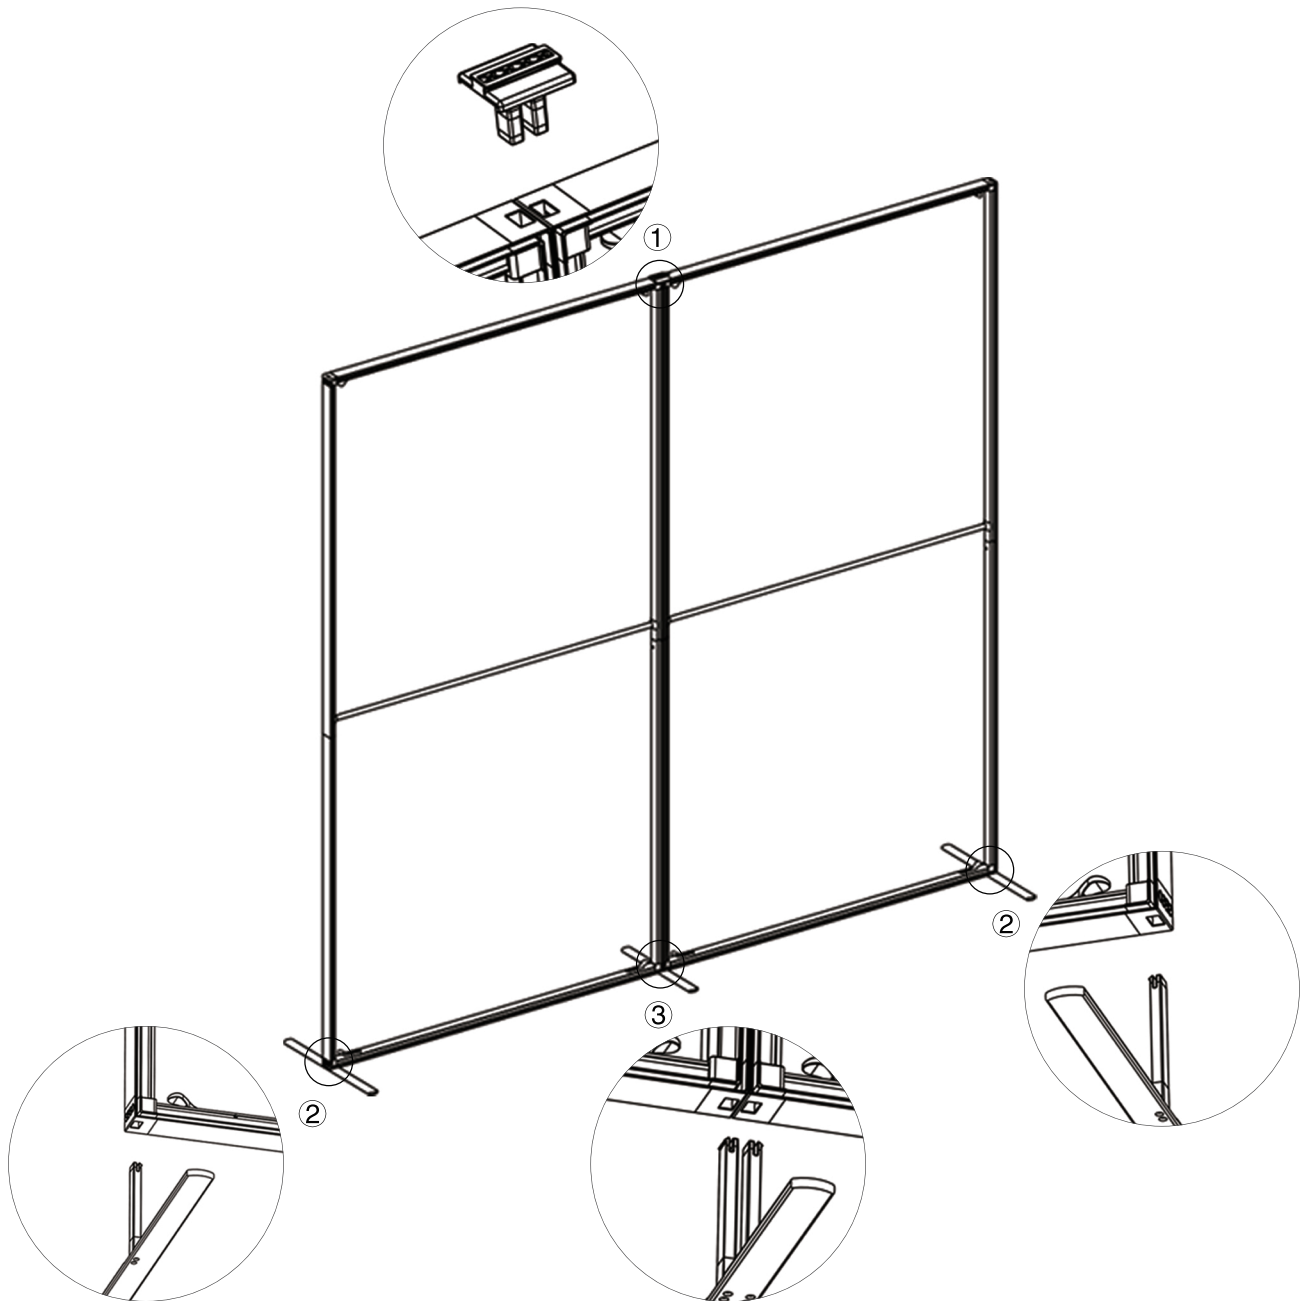

QSEG CUBICLE QUAD

QSEG MODULAR SEG DISPLAY
PRODUCT CODE: QSEGCubicle-QCGP

SET UP INSTRUCTIONS

QSEG CUBICLE DOUBLE

QSEG MODULAR SEG DISPLAY
PRODUCT CODE: QSEGCubicle-DCGP

SET UP INSTRUCTIONS TWO FRAME CONNECTION

QSEG CUBICLE QUAD

QSEG MODULAR SEG DISPLAY
PRODUCT CODE: QSEGCubicle-QCGP

SET UP INSTRUCTIONS CUBICLE ASSEMBLY