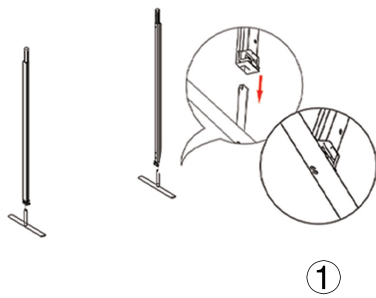

QSEG CUBICLE QUAD

QSEG MODULAR SEG DISPLAY
PRODUCT CODE: QSEGCubicle-QCGP

SET UP INSTRUCTIONS

QSEG CUBICLE DOUBLE

QSEG MODULAR SEG DISPLAY
PRODUCT CODE: QSEGCubicle-DCGP

SET UP INSTRUCTIONS TWO FRAME CONNECTION