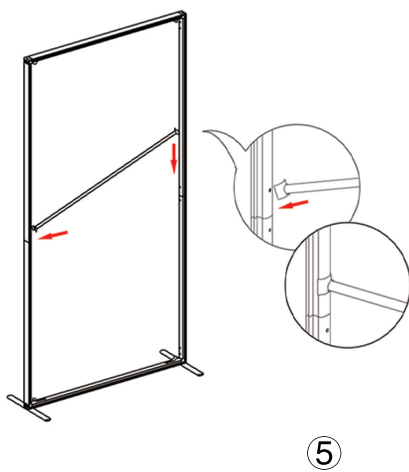

QSEG CUBICLE SINGLE

QSEG MODULAR SEG DISPLAY
PRODUCT CODE: QSEGCubicle-SCGP

SET UP INSTRUCTIONS

QSEG CUBICLE DOUBLE

QSEG MODULAR SEG DISPLAY
PRODUCT CODE: QSEGCubicle-DCGP

SET UP INSTRUCTIONS TWO FRAME CONNECTION

QSEG CUBICLE SINGLE

QSEG MODULAR SEG DISPLAY
PRODUCT CODE: QSEGCubicle-SCGP

SET UP INSTRUCTIONS CUBICLE ASSEMBLY