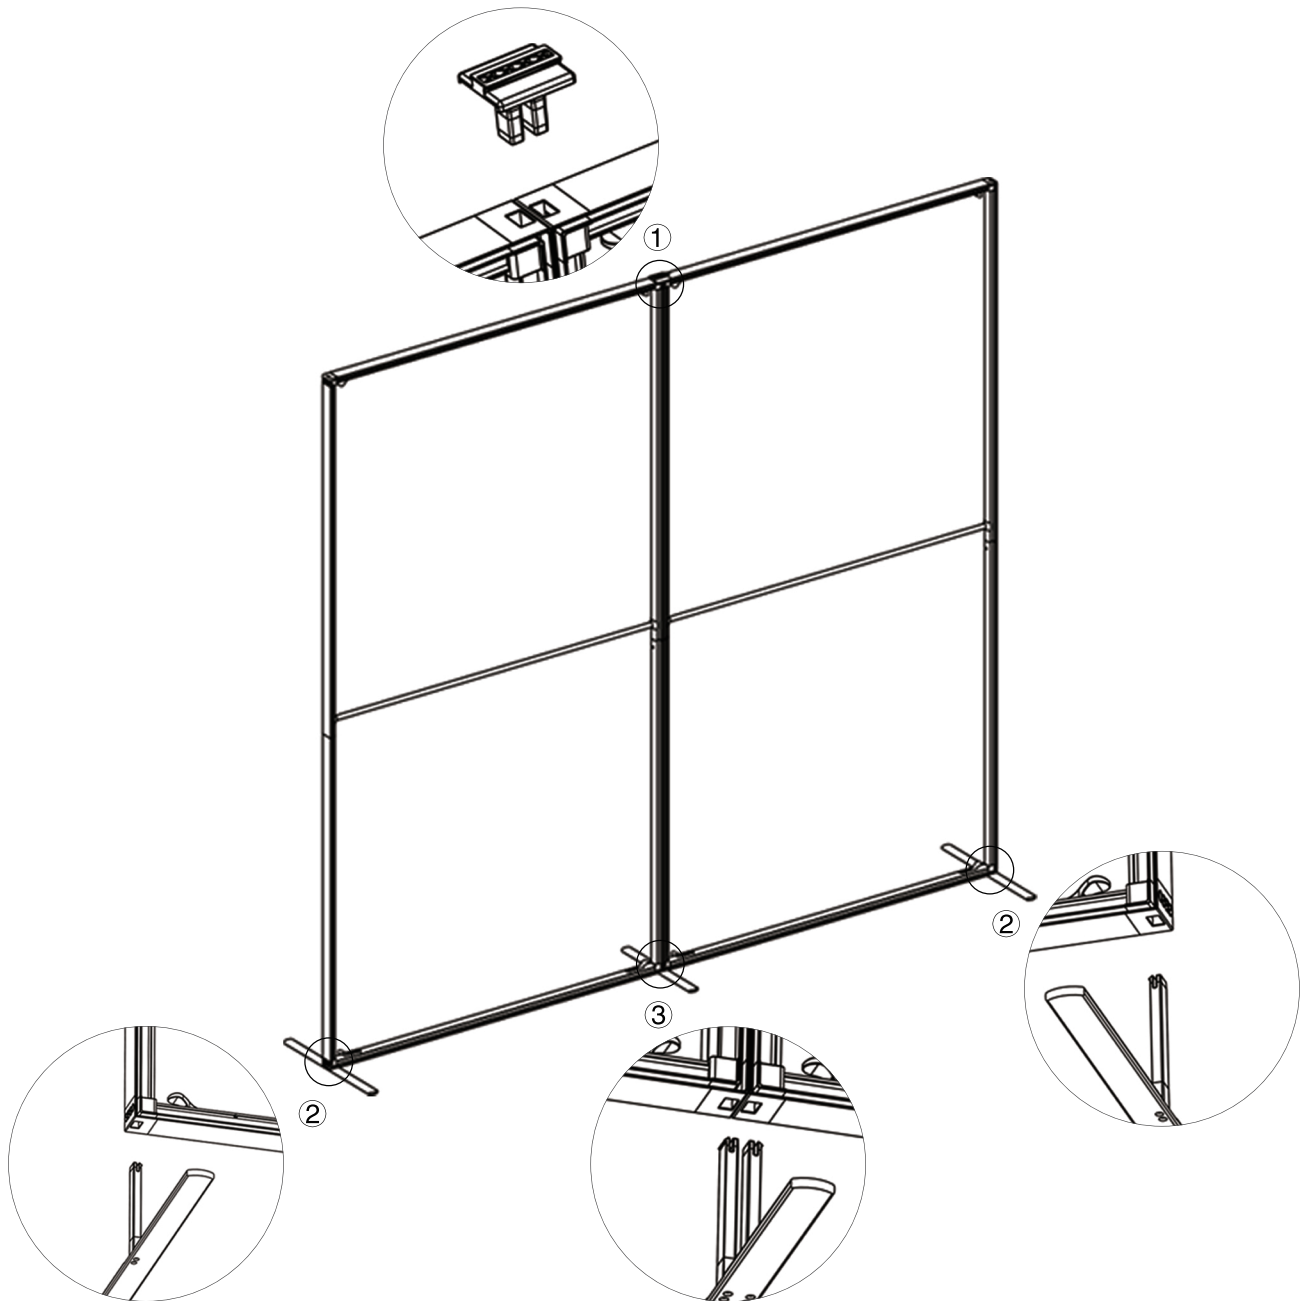

QSEG CUBICLE SINGLE

QSEG MODULAR SEG DISPLAY
PRODUCT CODE: QSEGCubicle-SCGP

SET UP INSTRUCTIONS

QSEG CUBICLE DOUBLE

QSEG MODULAR SEG DISPLAY
PRODUCT CODE: QSEGCubicle-DCGP

SET UP INSTRUCTIONS TWO FRAME CONNECTION

QSEG CUBICLE SINGLE

QSEG MODULAR SEG DISPLAY
PRODUCT CODE: QSEGCubicle-SCGP

SET UP INSTRUCTIONS CUBICLE ASSEMBLY