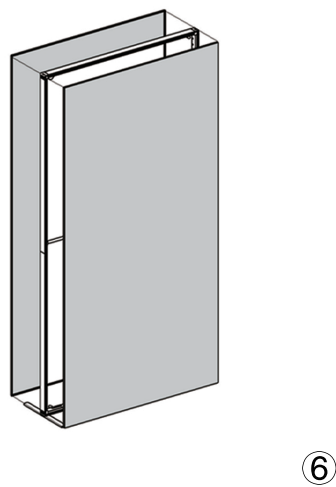

QSEG CUBICLE SINGLE

QSEG MODULAR SEG DISPLAY
PRODUCT CODE: QSEGCubicle-SCGP

SET UP INSTRUCTIONS

QSEG CUBICLE DOUBLE

QSEG MODULAR SEG DISPLAY
PRODUCT CODE: QSEGCubicle-DCGP

SET UP INSTRUCTIONS TWO FRAME CONNECTION

QSEG CUBICLE SINGLE

QSEG MODULAR SEG DISPLAY
PRODUCT CODE: QSEGCubicle-SCGP

SET UP INSTRUCTIONS CUBICLE ASSEMBLY