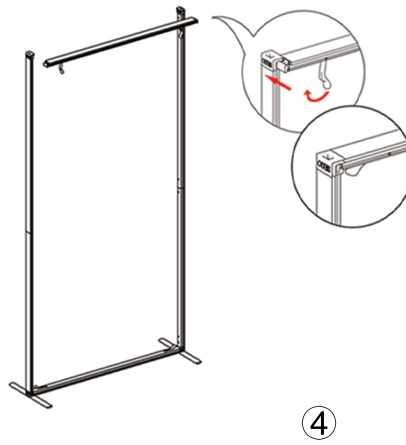

QSEG CUBICLE SINGLE

QSEG MODULAR SEG DISPLAY
PRODUCT CODE: QSEGCubicle-SCGP

SET UP INSTRUCTIONS

QSEG CUBICLE DOUBLE

QSEG MODULAR SEG DISPLAY
PRODUCT CODE: QSEGCubicle-DCGP

SET UP INSTRUCTIONS TWO FRAME CONNECTION

QSEG CUBICLE SINGLE

QSEG MODULAR SEG DISPLAY
PRODUCT CODE: QSEGCubicle-SCGP

SET UP INSTRUCTIONS CUBICLE ASSEMBLY