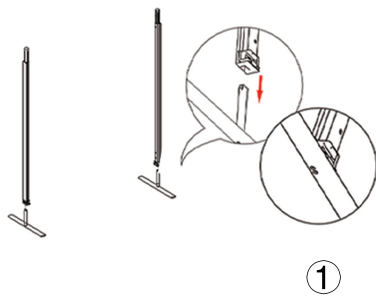

QSEG CUBICLE SINGLE

QSEG MODULAR SEG DISPLAY
PRODUCT CODE: QSEGCubicle-SCGP

SET UP INSTRUCTIONS

QSEG CUBICLE DOUBLE

QSEG MODULAR SEG DISPLAY
PRODUCT CODE: QSEGCubicle-DCGP

SET UP INSTRUCTIONS TWO FRAME CONNECTION