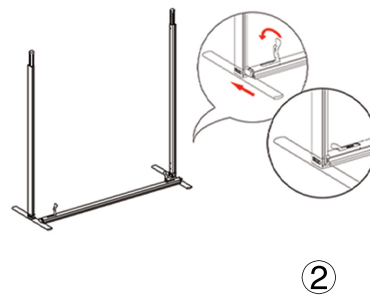

QSEG CUBICLE SINGLE

QSEG MODULAR SEG DISPLAY
PRODUCT CODE: QSEGCubicle-SCGP

SET UP INSTRUCTIONS

QSEG CUBICLE DOUBLE

QSEG MODULAR SEG DISPLAY
PRODUCT CODE: QSEGCubicle-DCGP

SET UP INSTRUCTIONS TWO FRAME CONNECTION