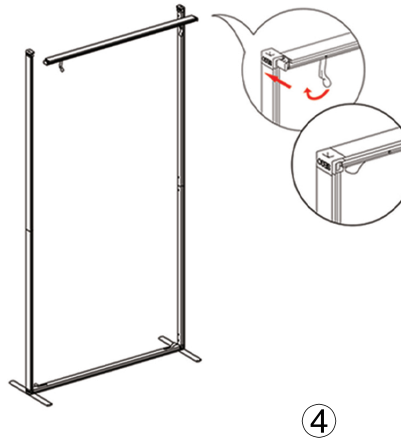

QSEG ISOLATION ROOM DOUBLE

QSEG MODULAR SEG DISPLAY
PRODUCT CODE: QSEGISOLATION-DR-FCP-GP

On frame

On graphic

SET UP INSTRUCTIONS SINGLE FRAME ASSEMBLY