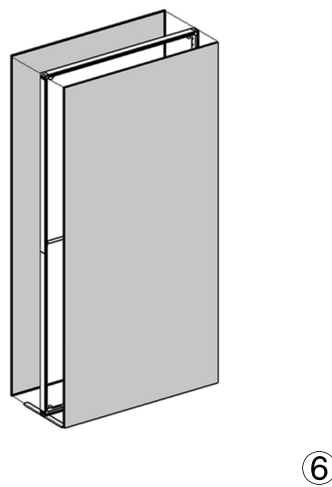

QSEG ISOLATION ROOM DOUBLE

QSEG MODULAR SEG DISPLAY
PRODUCT CODE: QSEGISOLATION-DR-FCP-GP

On frame

On graphic

SET UP INSTRUCTIONS SINGLE FRAME ASSEMBLY