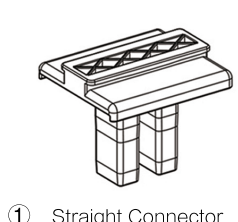

## SET UP INSTRUCTIONS 3 FRAME CONNECTION (QSEG 9.8 X 7.4FT)

① Straight Connector

② Foot

③ Twin Pole Foot