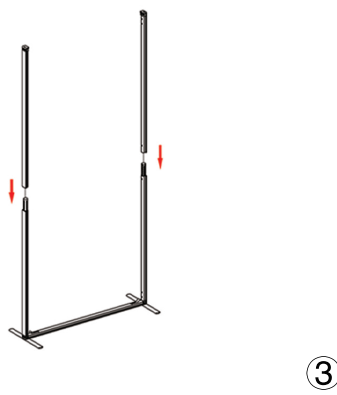

QSEG ISOLATION ROOM DOUBLE

QSEG MODULAR SEG DISPLAY
PRODUCT CODE: QSEGISOLATION-DR-FCP-GP

On frame

On graphic

SET UP INSTRUCTIONS SINGLE FRAME ASSEMBLY