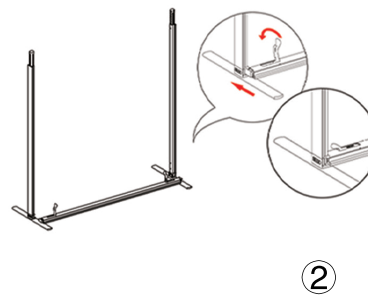

QSEG ISOLATION ROOM DOUBLE

QSEG MODULAR SEG DISPLAY
PRODUCT CODE: QSEGISOLATION-DR-FCP-GP

On frame

On graphic

SET UP INSTRUCTIONS SINGLE FRAME ASSEMBLY