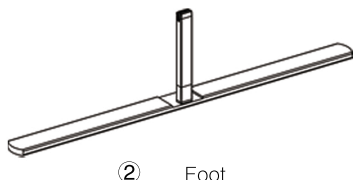

## SET UP INSTRUCTIONS 3 FRAME CONNECTION (QSEG 9.8 X 7.4FT)

① Straight Connector

② Foot

③ Twin Pole Foot