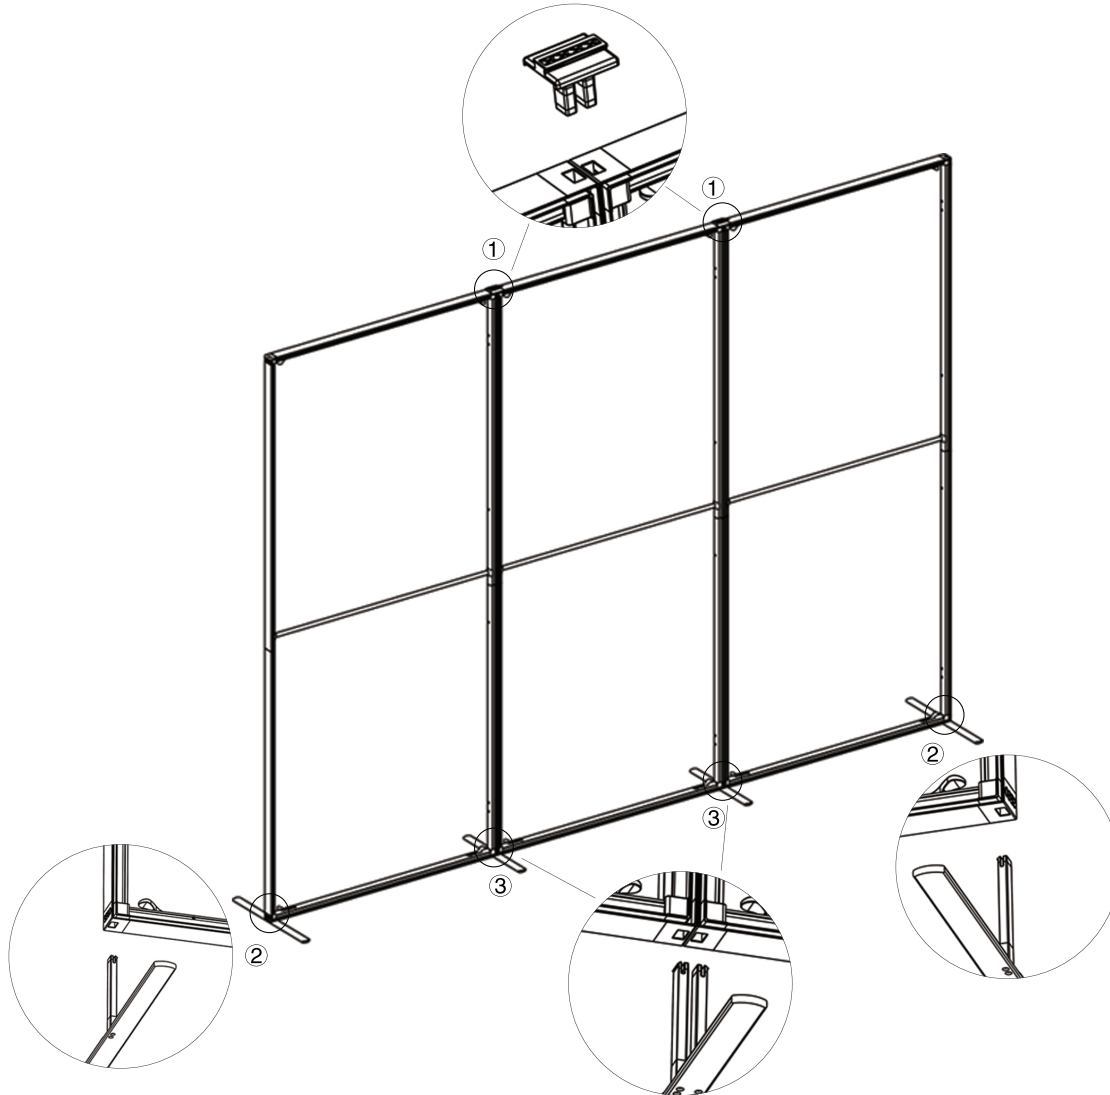

# QSEG ISOLATION ROOM DOUBLE

QSEG MODULAR SEG DISPLAY  
PRODUCT CODE: QSEGISOLATION-DR-FCP-GP

On frame

On graphic

## SET UP INSTRUCTIONS 3 FRAME CONNECTION (QSEG 9.8 X 7.4FT)

① Straight Connector

② Foot

③ Twin Pole Foot