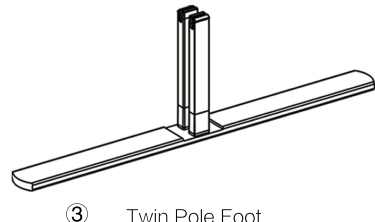

## SET UP INSTRUCTIONS 3 FRAME CONNECTION (QSEG 9.8 X 7.4FT)

① Straight Connector

② Foot

③ Twin Pole Foot