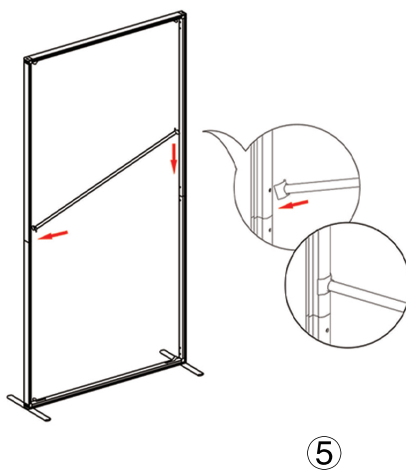

# QSEG ISOLATION ROOM DOUBLE

QSEG MODULAR SEG DISPLAY  
PRODUCT CODE: QSEGISOLATION-DR-FCP-GP

On frame

On graphic

## SET UP INSTRUCTIONS SINGLE FRAME ASSEMBLY

## SET UP INSTRUCTIONS 3 FRAME CONNECTION (QSEG 9.8 X 7.4FT)

① Straight Connector

② Foot

③ Twin Pole Foot