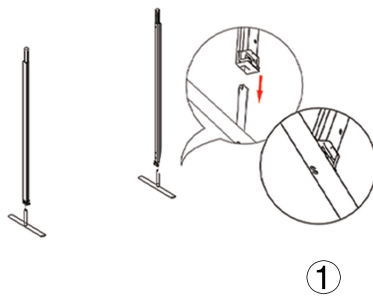

QSEG ISOLATION ROOM DOUBLE

QSEG MODULAR SEG DISPLAY
PRODUCT CODE: QSEGISOLATION-DR-FCP-GP

On frame

On graphic

SET UP INSTRUCTIONS SINGLE FRAME ASSEMBLY