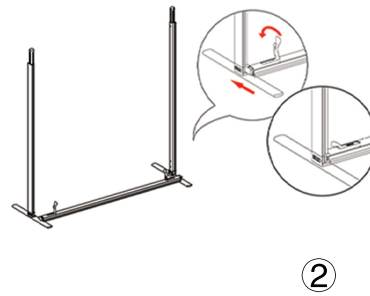

QSEG ISOLATION ROOM QUAD

QSEG MODULAR SEG DISPLAY
PRODUCT CODE: QSEGISOLATION-QI-FCP-G

On frame

On graphic

SET UP INSTRUCTIONS SINGLE FRAME ASSEMBLY

QSEG ISOLATION ROOM QUAD

QSEG MODULAR SEG DISPLAY
PRODUCT CODE: QSEGISOLATION-QI-FCP-G

On frame

On graphic

SET UP INSTRUCTIONS 3 FRAME CONNECTION (QSEG 9.8 X 7.4FT)

① Straight Connector

② Foot

③ Twin Pole Foot

QSEG ISOLATION ROOM QUAD

QSEG MODULAR SEG DISPLAY
PRODUCT CODE: QSEGISOLATION-QI-FCP-G