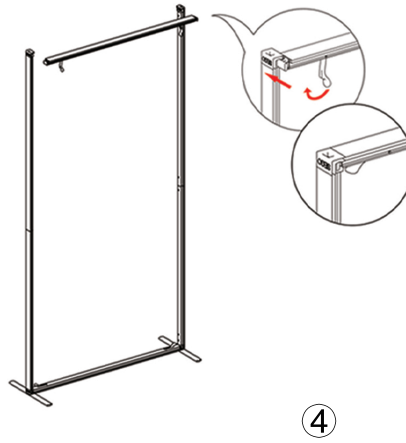

QSEG ISOLATION ROOM QUAD

QSEG MODULAR SEG DISPLAY
PRODUCT CODE: QSEGISOLATION-QI-FCP-G

On frame

On graphic

SET UP INSTRUCTIONS SINGLE FRAME ASSEMBLY

QSEG ISOLATION ROOM QUAD

QSEG MODULAR SEG DISPLAY
PRODUCT CODE: QSEGISOLATION-QI-FCP-G

On frame

On graphic

SET UP INSTRUCTIONS 3 FRAME CONNECTION (QSEG 9.8 X 7.4FT)

① Straight Connector

② Foot

③ Twin Pole Foot

QSEG ISOLATION ROOM QUAD

QSEG MODULAR SEG DISPLAY
PRODUCT CODE: QSEGISOLATION-QI-FCP-G

On frame

On graphic

SET UP INSTRUCTIONS ISOLATION ROOM ASSEMBLY