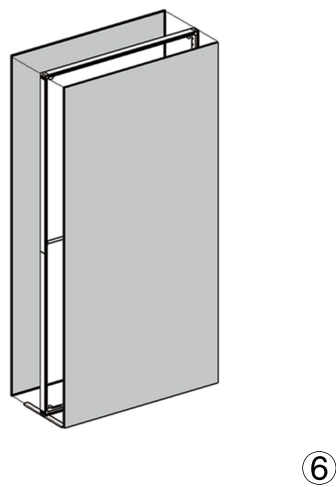

QSEG ISOLATION ROOM QUAD

QSEG MODULAR SEG DISPLAY
PRODUCT CODE: QSEGISOLATION-QI-FCP-G

On frame

On graphic

SET UP INSTRUCTIONS SINGLE FRAME ASSEMBLY

QSEG ISOLATION ROOM QUAD

QSEG MODULAR SEG DISPLAY
PRODUCT CODE: QSEGISOLATION-QI-FCP-G

On frame

On graphic

SET UP INSTRUCTIONS 3 FRAME CONNECTION (QSEG 9.8 X 7.4FT)

① Straight Connector

② Foot

③ Twin Pole Foot

QSEG ISOLATION ROOM QUAD

QSEG MODULAR SEG DISPLAY
PRODUCT CODE: QSEGISOLATION-QI-FCP-G