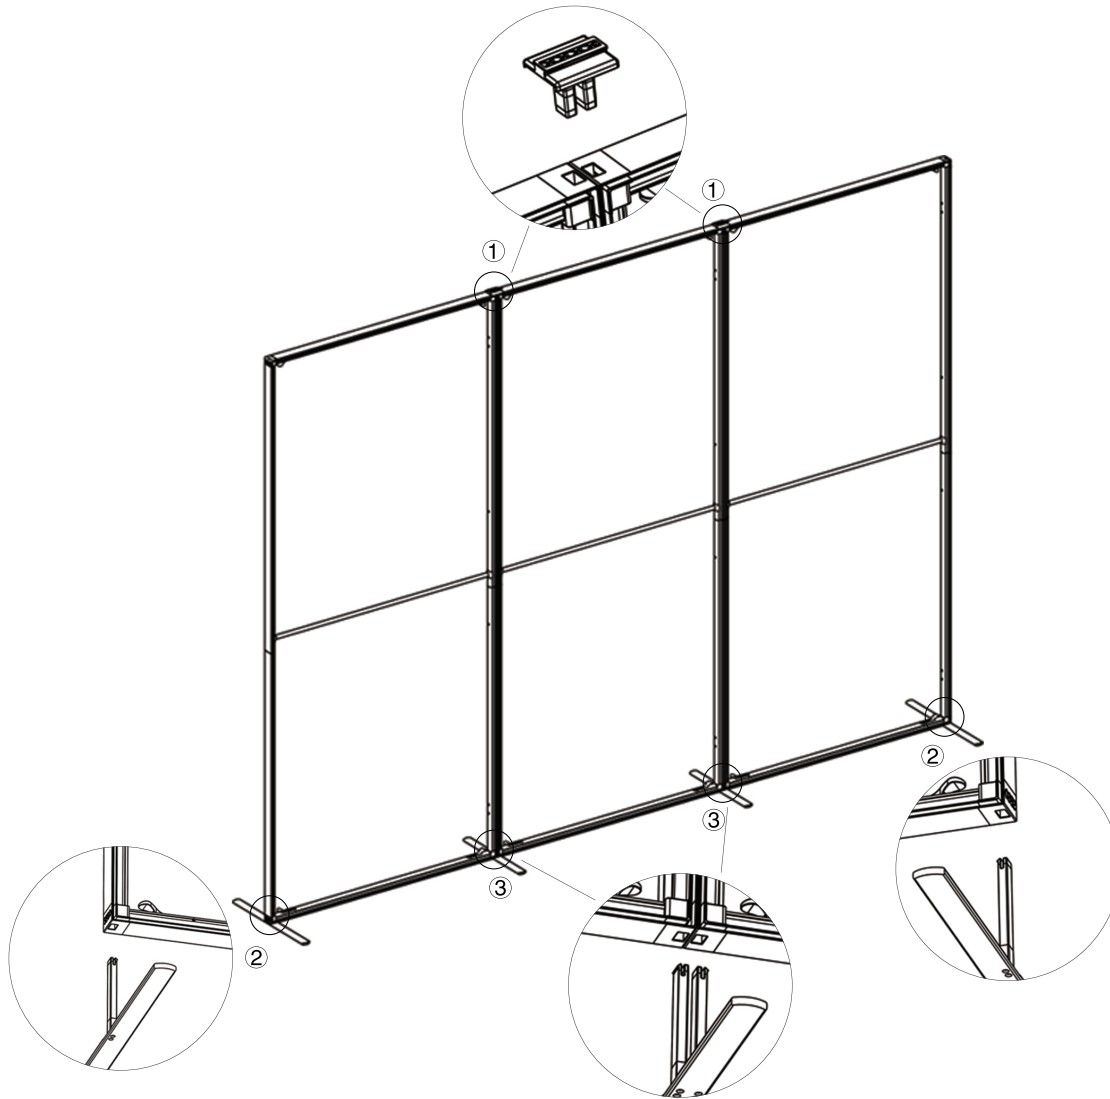

QSEG ISOLATION ROOM QUAD

QSEG MODULAR SEG DISPLAY
PRODUCT CODE: QSEGISOLATION-QI-FCP-G

On frame

On graphic

SET UP INSTRUCTIONS SINGLE FRAME ASSEMBLY

QSEG ISOLATION ROOM QUAD

QSEG MODULAR SEG DISPLAY
PRODUCT CODE: QSEGISOLATION-QI-FCP-G

On frame

On graphic

SET UP INSTRUCTIONS 3 FRAME CONNECTION (QSEG 9.8 X 7.4FT)

① Straight Connector

② Foot

③ Twin Pole Foot

QSEG ISOLATION ROOM QUAD

QSEG MODULAR SEG DISPLAY
PRODUCT CODE: QSEGISOLATION-QI-FCP-G

On frame

On graphic

SET UP INSTRUCTIONS ISOLATION ROOM ASSEMBLY