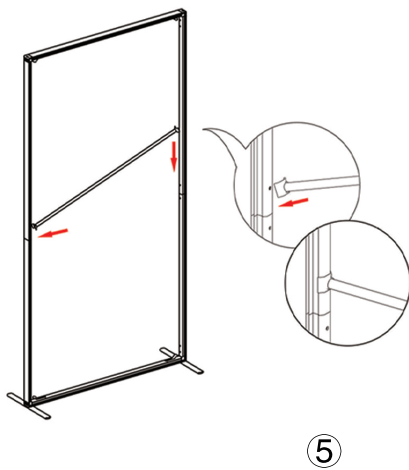

QSEG ISOLATION ROOM QUAD

QSEG MODULAR SEG DISPLAY
PRODUCT CODE: QSEGISOLATION-QI-FCP-G

On frame

On graphic

SET UP INSTRUCTIONS SINGLE FRAME ASSEMBLY

QSEG ISOLATION ROOM QUAD

QSEG MODULAR SEG DISPLAY
PRODUCT CODE: QSEGISOLATION-QI-FCP-G

On frame

On graphic

SET UP INSTRUCTIONS 3 FRAME CONNECTION (QSEG 9.8 X 7.4FT)

① Straight Connector

② Foot

③ Twin Pole Foot

QSEG ISOLATION ROOM QUAD

QSEG MODULAR SEG DISPLAY
PRODUCT CODE: QSEGISOLATION-QI-FCP-G

On frame

On graphic

SET UP INSTRUCTIONS ISOLATION ROOM ASSEMBLY