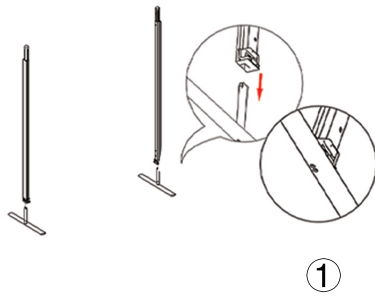

QSEG ISOLATION ROOM QUAD

QSEG MODULAR SEG DISPLAY
PRODUCT CODE: QSEGISOLATION-QI-FCP-G

On frame

On graphic

SET UP INSTRUCTIONS SINGLE FRAME ASSEMBLY

QSEG ISOLATION ROOM QUAD

QSEG MODULAR SEG DISPLAY
PRODUCT CODE: QSEGISOLATION-QI-FCP-G

On frame

On graphic

SET UP INSTRUCTIONS 3 FRAME CONNECTION (QSEG 9.8 X 7.4FT)

① Straight Connector

② Foot

③ Twin Pole Foot

QSEG ISOLATION ROOM QUAD

QSEG MODULAR SEG DISPLAY
PRODUCT CODE: QSEGISOLATION-QI-FCP-G