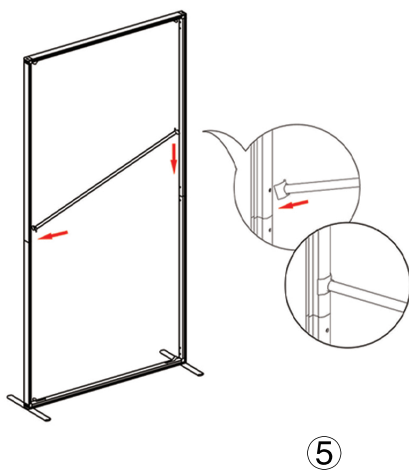

QSEG ISOLATION ROOM SINGLE

QSEG MODULAR SEG DISPLAY
PRODUCT CODE: QSEGISOLATION-SR-FCP-GP

On frame

On graphic

SET UP INSTRUCTIONS SINGLE FRAME ASSEMBLY

QSEG ISOLATION ROOM SINGLE

QSEG MODULAR SEG DISPLAY
PRODUCT CODE: QSEGISOLATION-SR-FCP-GP

On frame

On graphic

SET UP INSTRUCTIONS 3 FRAME CONNECTION (QSEG 9.8 X 7.4FT)

① Straight Connector

② Foot

③ Twin Pole Foot

QSEG ISOLATION ROOM SINGLE

QSEG MODULAR SEG DISPLAY
PRODUCT CODE: QSEGISOLATION-SR-FCP-GP

On frame

On graphic

SET UP INSTRUCTIONS ISOLATION ROOM ASSEMBLY