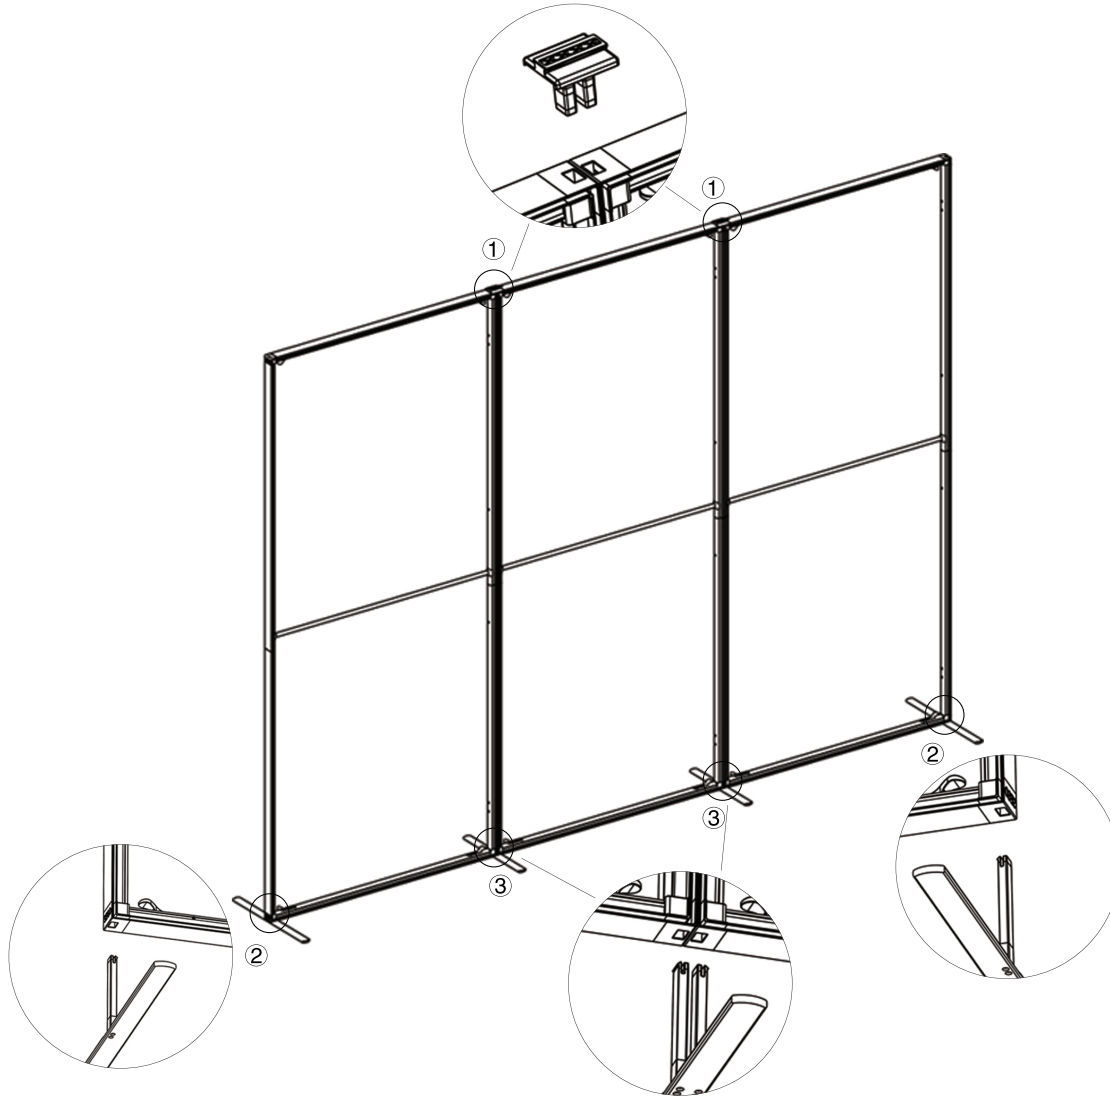

QSEG ISOLATION ROOM SINGLE

QSEG MODULAR SEG DISPLAY
PRODUCT CODE: QSEGISOLATION-SR-FCP-GP

On frame

On graphic

SET UP INSTRUCTIONS SINGLE FRAME ASSEMBLY

QSEG ISOLATION ROOM SINGLE

QSEG MODULAR SEG DISPLAY
PRODUCT CODE: QSEGISOLATION-SR-FCP-GP

On frame

On graphic

SET UP INSTRUCTIONS 3 FRAME CONNECTION (QSEG 9.8 X 7.4FT)

① Straight Connector

② Foot

③ Twin Pole Foot

QSEG ISOLATION ROOM SINGLE

QSEG MODULAR SEG DISPLAY
PRODUCT CODE: QSEGISOLATION-SR-FCP-GP

On frame

On graphic

SET UP INSTRUCTIONS ISOLATION ROOM ASSEMBLY