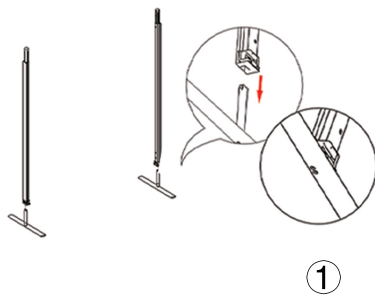

QSEG ISOLATION ROOM SINGLE

QSEG MODULAR SEG DISPLAY
PRODUCT CODE: QSEGISOLATION-SR-FCP-GP

On frame

On graphic

SET UP INSTRUCTIONS SINGLE FRAME ASSEMBLY

QSEG ISOLATION ROOM SINGLE

QSEG MODULAR SEG DISPLAY
PRODUCT CODE: QSEGISOLATION-SR-FCP-GP

On frame

On graphic

SET UP INSTRUCTIONS 3 FRAME CONNECTION (QSEG 9.8 X 7.4FT)

① Straight Connector

② Foot

③ Twin Pole Foot

QSEG ISOLATION ROOM SINGLE

QSEG MODULAR SEG DISPLAY
PRODUCT CODE: QSEGISOLATION-SR-FCP-GP