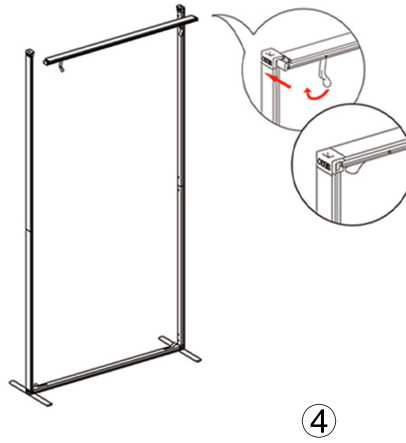

QSEG ISOLATION ROOM SINGLE

QSEG MODULAR SEG DISPLAY
PRODUCT CODE: QSEGISOLATION-SR-FCP-GP

On frame

On graphic

SET UP INSTRUCTIONS SINGLE FRAME ASSEMBLY

QSEG ISOLATION ROOM SINGLE

QSEG MODULAR SEG DISPLAY
PRODUCT CODE: QSEGISOLATION-SR-FCP-GP

On frame

On graphic

SET UP INSTRUCTIONS 3 FRAME CONNECTION (QSEG 9.8 X 7.4FT)

① Straight Connector

② Foot

③ Twin Pole Foot

QSEG ISOLATION ROOM SINGLE

QSEG MODULAR SEG DISPLAY
PRODUCT CODE: QSEGISOLATION-SR-FCP-GP

On frame

On graphic

SET UP INSTRUCTIONS ISOLATION ROOM ASSEMBLY