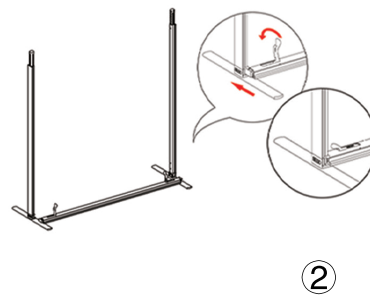

QSEG ISOLATION ROOM SINGLE

QSEG MODULAR SEG DISPLAY
PRODUCT CODE: QSEGISOLATION-SR-FCP-GP

On frame

On graphic

SET UP INSTRUCTIONS SINGLE FRAME ASSEMBLY

QSEG ISOLATION ROOM SINGLE

QSEG MODULAR SEG DISPLAY
PRODUCT CODE: QSEGISOLATION-SR-FCP-GP

On frame

On graphic

SET UP INSTRUCTIONS 3 FRAME CONNECTION (QSEG 9.8 X 7.4FT)

① Straight Connector

② Foot

③ Twin Pole Foot

QSEG ISOLATION ROOM SINGLE

QSEG MODULAR SEG DISPLAY
PRODUCT CODE: QSEGISOLATION-SR-FCP-GP