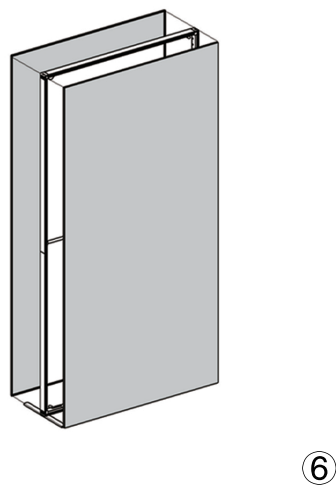

QSEG ISOLATION ROOM SINGLE

QSEG MODULAR SEG DISPLAY
PRODUCT CODE: QSEGISOLATION-SR-FCP-GP

On frame

On graphic

SET UP INSTRUCTIONS SINGLE FRAME ASSEMBLY

QSEG ISOLATION ROOM SINGLE

QSEG MODULAR SEG DISPLAY
PRODUCT CODE: QSEGISOLATION-SR-FCP-GP

On frame

On graphic

SET UP INSTRUCTIONS 3 FRAME CONNECTION (QSEG 9.8 X 7.4FT)

① Straight Connector

② Foot

③ Twin Pole Foot

QSEG ISOLATION ROOM SINGLE

QSEG MODULAR SEG DISPLAY
PRODUCT CODE: QSEGISOLATION-SR-FCP-GP