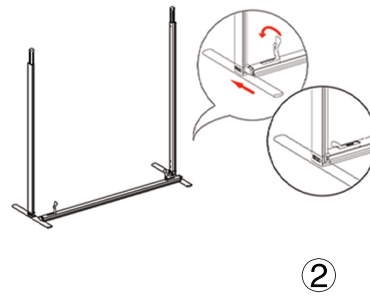

SET UP INSTRUCTIONS SINGLE FRAME ASSEMBLY

SET UP INSTRUCTIONS 3 FRAME CONNECTION (QSEG 9.8 X 7.4FT)

① Straight Connector

② Foot

③ Twin Pole Foot

QSEG OFFICE PARTITION QUAD

QSEG MODULAR SEG DISPLAY
PRODUCT CODE: QSEGOFFICE-QP-FCP-G

On frame

On graphic

SET UP INSTRUCTIONS OFFICE PARTITION ASSEMBLY