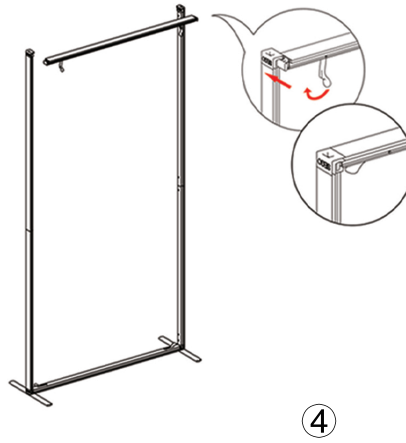

SET UP INSTRUCTIONS SINGLE FRAME ASSEMBLY

SET UP INSTRUCTIONS 3 FRAME CONNECTION (QSEG 9.8 X 7.4FT)

① Straight Connector

② Foot

③ Twin Pole Foot

QSEG OFFICE PARTITION QUAD

QSEG MODULAR SEG DISPLAY
PRODUCT CODE: QSEGOFFICE-QP-FCP-G

On frame

On graphic

SET UP INSTRUCTIONS OFFICE PARTITION ASSEMBLY