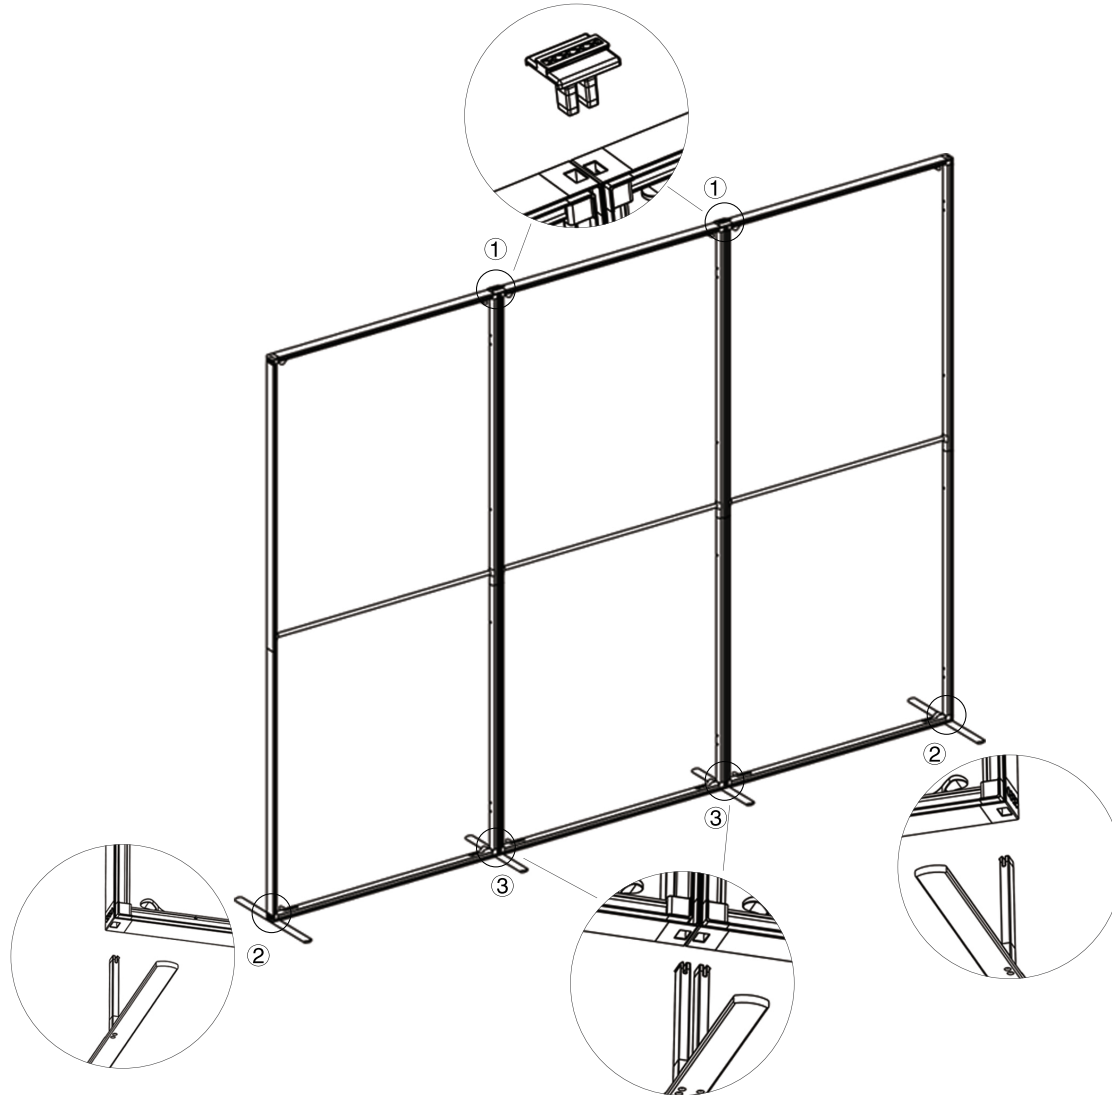

SET UP INSTRUCTIONS SINGLE FRAME ASSEMBLY

SET UP INSTRUCTIONS 3 FRAME CONNECTION (QSEG 9.8 X 7.4FT)

① Straight Connector

② Foot

③ Twin Pole Foot

QSEG OFFICE PARTITION QUAD

QSEG MODULAR SEG DISPLAY
PRODUCT CODE: QSEGOFFICE-QP-FCP-G

On frame

On graphic

SET UP INSTRUCTIONS OFFICE PARTITION ASSEMBLY