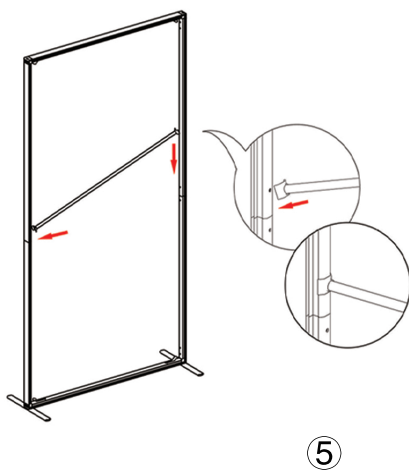

SET UP INSTRUCTIONS SINGLE FRAME ASSEMBLY

SET UP INSTRUCTIONS 3 FRAME CONNECTION (QSEG 9.8 X 7.4FT)

① Straight Connector

② Foot

③ Twin Pole Foot

QSEG OFFICE PARTITION QUAD

QSEG MODULAR SEG DISPLAY
PRODUCT CODE: QSEGOFFICE-QP-FCP-G

On frame

On graphic

SET UP INSTRUCTIONS OFFICE PARTITION ASSEMBLY