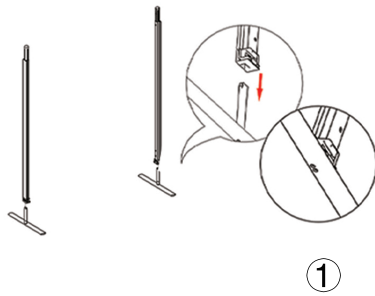

SET UP INSTRUCTIONS SINGLE FRAME ASSEMBLY

SET UP INSTRUCTIONS 3 FRAME CONNECTION (QSEG 9.8 X 7.4FT)

① Straight Connector

② Foot

③ Twin Pole Foot

QSEG OFFICE PARTITION QUAD

QSEG MODULAR SEG DISPLAY
PRODUCT CODE: QSEGOFFICE-QP-FCP-G

On frame

On graphic

SET UP INSTRUCTIONS OFFICE PARTITION ASSEMBLY