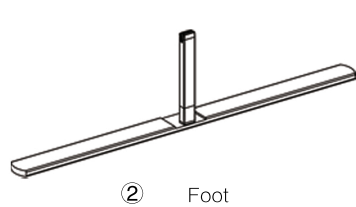

SET UP INSTRUCTIONS SINGLE FRAME ASSEMBLY

SET UP INSTRUCTIONS 3 FRAME CONNECTION (QSEG 9.8 X 7.4FT)

QSEG OFFICE PARTITION TRI

QSEG MODULAR SEG DISPLAY
PRODUCT CODE: QSEGOFFICE-TP-FCP-G

On frame

On graphic

SET UP INSTRUCTIONS OFFICE PARTITION ASSEMBLY