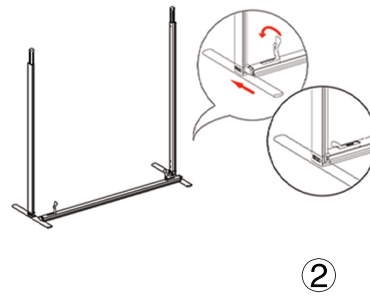

SET UP INSTRUCTIONS SINGLE FRAME ASSEMBLY

SET UP INSTRUCTIONS 3 FRAME CONNECTION (QSEG 9.8 X 7.4FT)

QSEG OFFICE PARTITION TRI

QSEG MODULAR SEG DISPLAY
PRODUCT CODE: QSEGOFFICE-TP-FCP-G

On frame

On graphic

SET UP INSTRUCTIONS OFFICE PARTITION ASSEMBLY