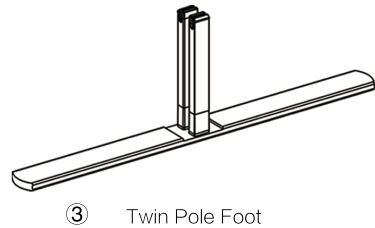

SET UP INSTRUCTIONS SINGLE FRAME ASSEMBLY

SET UP INSTRUCTIONS 3 FRAME CONNECTION (QSEG 9.8 X 7.4FT)

QSEG OFFICE PARTITION TRI

QSEG MODULAR SEG DISPLAY
PRODUCT CODE: QSEGOFFICE-TP-FCP-G

On frame

On graphic

SET UP INSTRUCTIONS OFFICE PARTITION ASSEMBLY