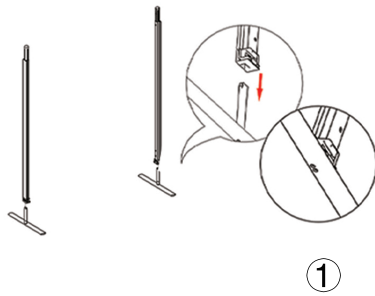

SET UP INSTRUCTIONS SINGLE FRAME ASSEMBLY

SET UP INSTRUCTIONS 3 FRAME CONNECTION (QSEG 9.8 X 7.4FT)

QSEG OFFICE PARTITION TRI

QSEG MODULAR SEG DISPLAY
PRODUCT CODE: QSEGOFFICE-TP-FCP-G

On frame

On graphic

SET UP INSTRUCTIONS OFFICE PARTITION ASSEMBLY