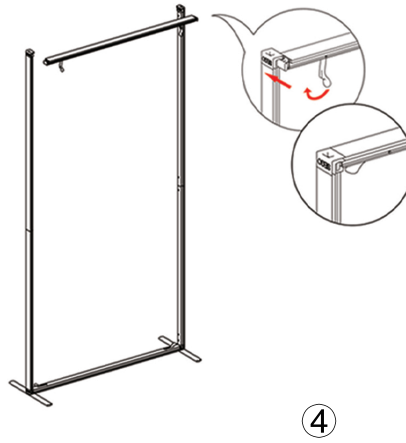

SET UP INSTRUCTIONS SINGLE FRAME ASSEMBLY

SET UP INSTRUCTIONS 3 FRAME CONNECTION (QSEG 9.8 X 7.4FT)

QSEG OFFICE PARTITION TRI

QSEG MODULAR SEG DISPLAY
PRODUCT CODE: QSEGOFFICE-TP-FCP-G

On frame

On graphic

SET UP INSTRUCTIONS OFFICE PARTITION ASSEMBLY