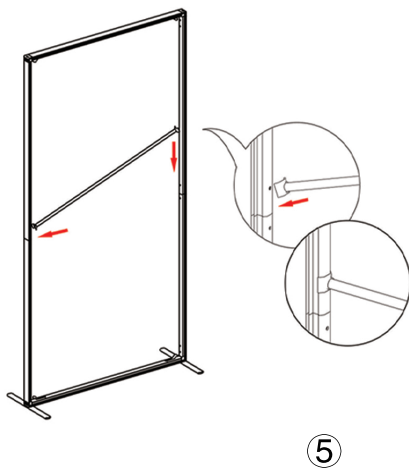

SET UP INSTRUCTIONS SINGLE FRAME ASSEMBLY

SET UP INSTRUCTIONS 3 FRAME CONNECTION (QSEG 9.8 X 7.4FT)

QSEG OFFICE PARTITION TRI

QSEG MODULAR SEG DISPLAY
PRODUCT CODE: QSEGOFFICE-TP-FCP-G

On frame

On graphic

SET UP INSTRUCTIONS OFFICE PARTITION ASSEMBLY