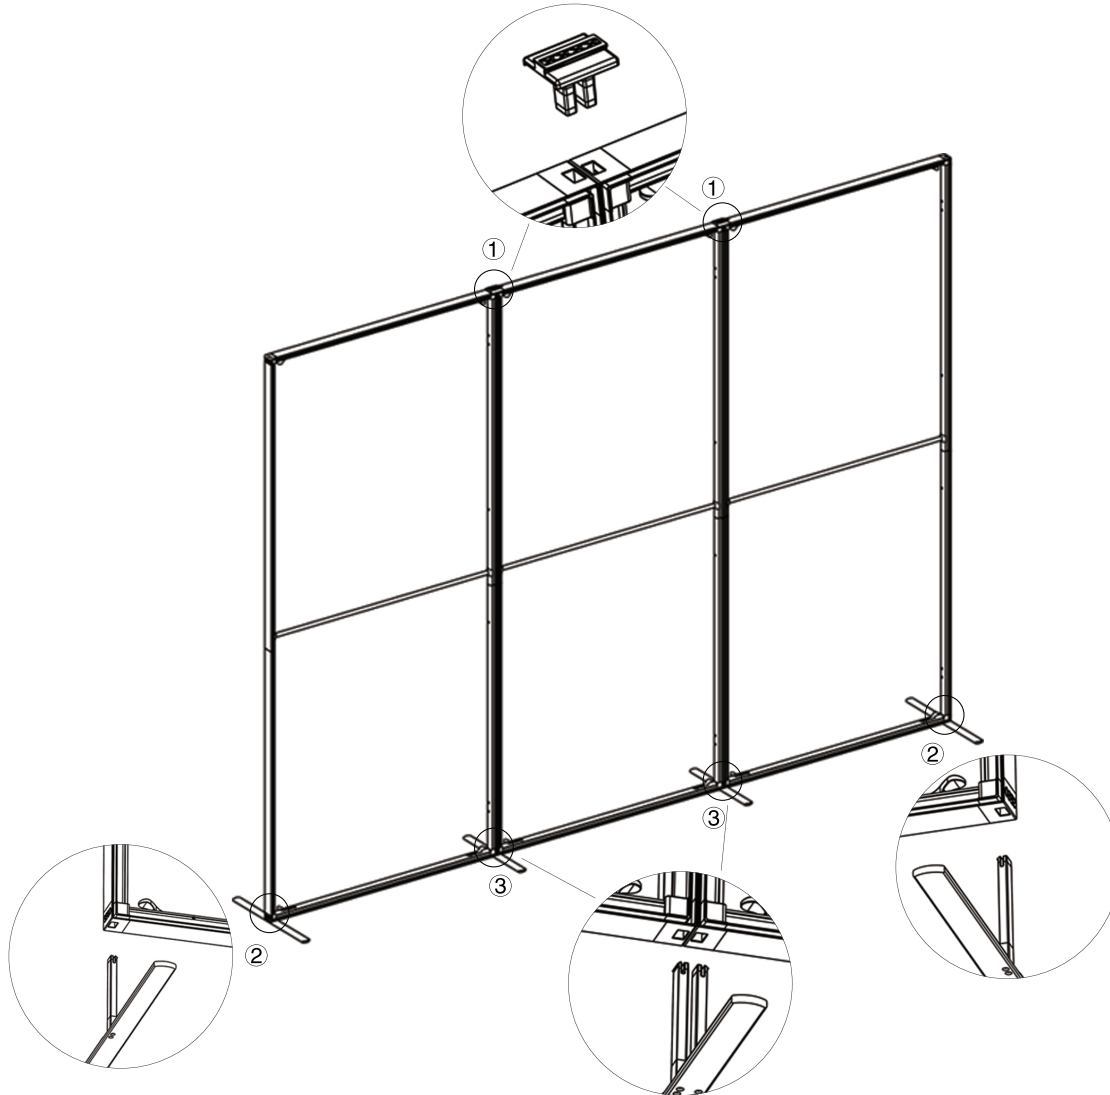

SET UP INSTRUCTIONS SINGLE FRAME ASSEMBLY

SET UP INSTRUCTIONS 3 FRAME CONNECTION (QSEG 9.8 X 7.4FT)

QSEG OFFICE PARTITION TRI

QSEG MODULAR SEG DISPLAY
PRODUCT CODE: QSEGOFFICE-TP-FCP-G

On frame

On graphic

SET UP INSTRUCTIONS OFFICE PARTITION ASSEMBLY